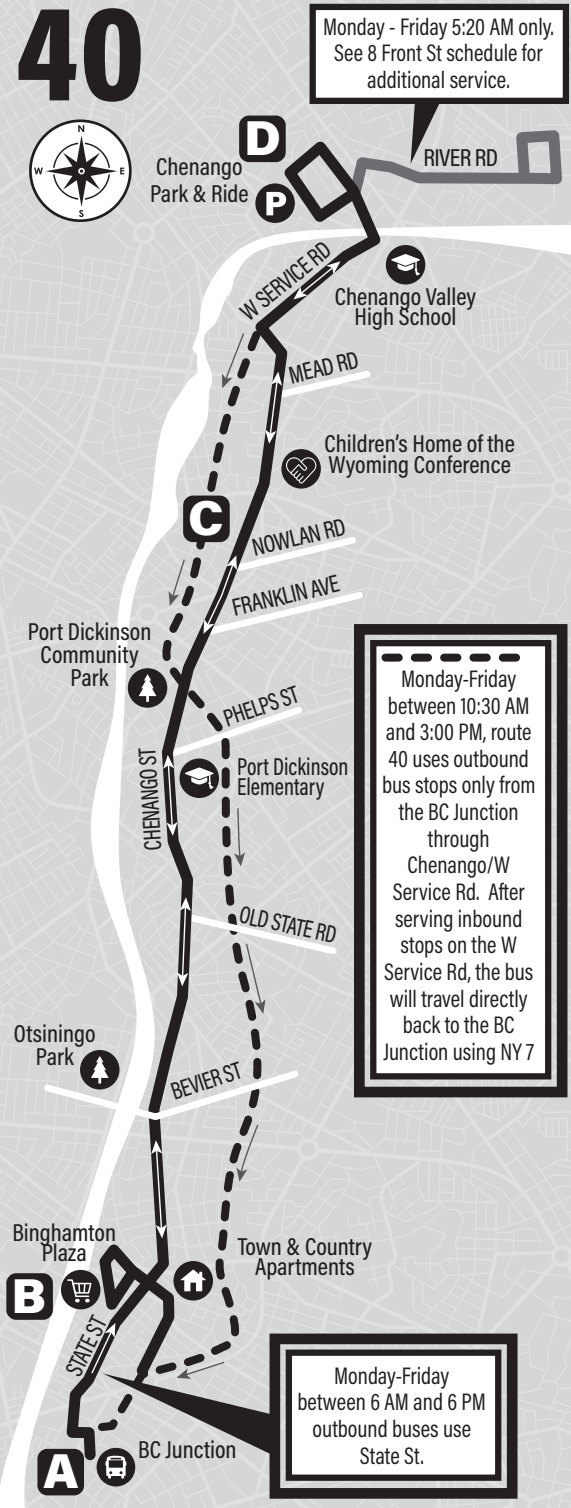

40

Contact Info:

BC Junction (607)778-1692
BC Transit Administration (607)763-4464

Weekday Walk-in Hours:

8 AM - 4 PM for both the BC Junction and Administration

Fares:

Standard Fare	$2.00
Reduced Fare¹	$1.00
1 Day Unlimited Ride Pass	$5.00
7 Day Unlimited Ride Pass	$25.00
31 Day Unlimited Ride Pass	$70.00
31 Day Unlimited Ride Pass Reduced Rate¹	$44.00
31 Day Unlimited Ride Pass Student Rate²	$44.00
Under Age 5	Free
Transfers (used to complete 1 way trip)	Free

¹ Appropriate proof must be provided prior to payment: yellow OFA card, BC Lift ADA card, BC Transit Person with Disabilities card, Medicare Card, Broome County Veteran's ID.

² Students must show active enrollment in a school located in Broome County other than SUNY Broome or Binghamton University.

Bus passes, ride cards and bus schedules can be found at the BC Junction Office, BC Transit Administration Office, Weis or Wegmans. Exclusive 12 Ride Pass for $20.00 only at the Weis.

Comments:

Call (607)763-4464 or online at www.ridebctransit.com.

Holiday Schedule:

BC Transit is closed, and buses do not run on New Year's, Memorial, Independence, Labor, Thanksgiving, and Christmas days.

EFFECTIVE
11/1/2024