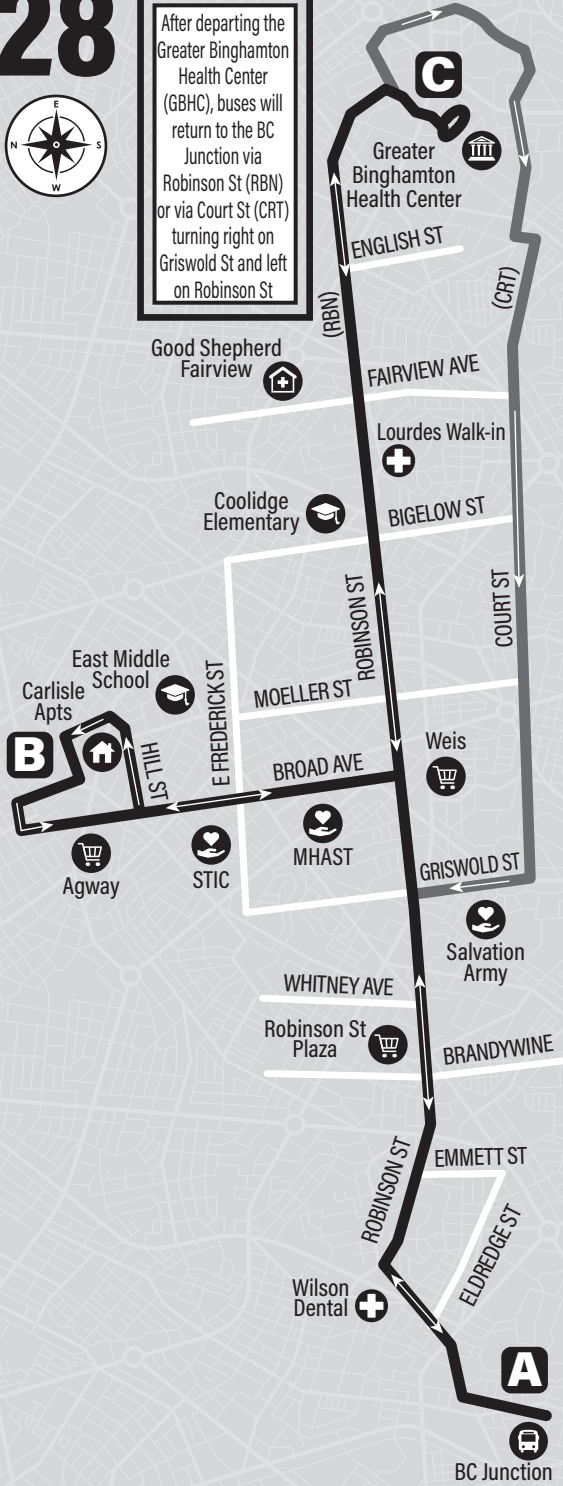

28

After departing the Greater Binghamton Health Center (GBHC), buses will return to the BC Junction via Robinson St (RBN) or via Court St (CRT) turning right on Griswold St and left on Robinson St

Contact Info:

BC Junction (607)778-1692
 BC Transit Administration (607)763-4464

Weekday Walk-in Hours:

8 AM - 4 PM for both the BC Junction and Administration

Fares:

Standard Fare	\$2.00
Reduced Fare ¹	\$1.00
1 Day Unlimited Ride Pass	\$5.00
7 Day Unlimited Ride Pass	\$25.00
31 Day Unlimited Ride Pass	\$70.00
31 Day Unlimited Ride Pass Reduced Rate ¹	\$44.00
31 Day Unlimited Ride Pass Student Rate ²	\$44.00
Under Age 5	Free
Transfers (used to complete 1 way trip)	Free

Holiday Schedule:

BC Transit is closed, and buses do not run on New Year's, Memorial, Independence, Labor, Thanksgiving, and Christmas days.

EFFECTIVE
10/1/2024

28

ROBINSON STREET

Good Shepherd Fairview Home
 Greater Binghamton Health Ctr
 Carlisle Apartments

CRT or RBN – After departing the Greater Binghamton Health Center (GBHC), buses will return to the BC Junction via Robinson St (RBN) or via Court St (CRT) turning right on Griswold St and left on Robinson St.