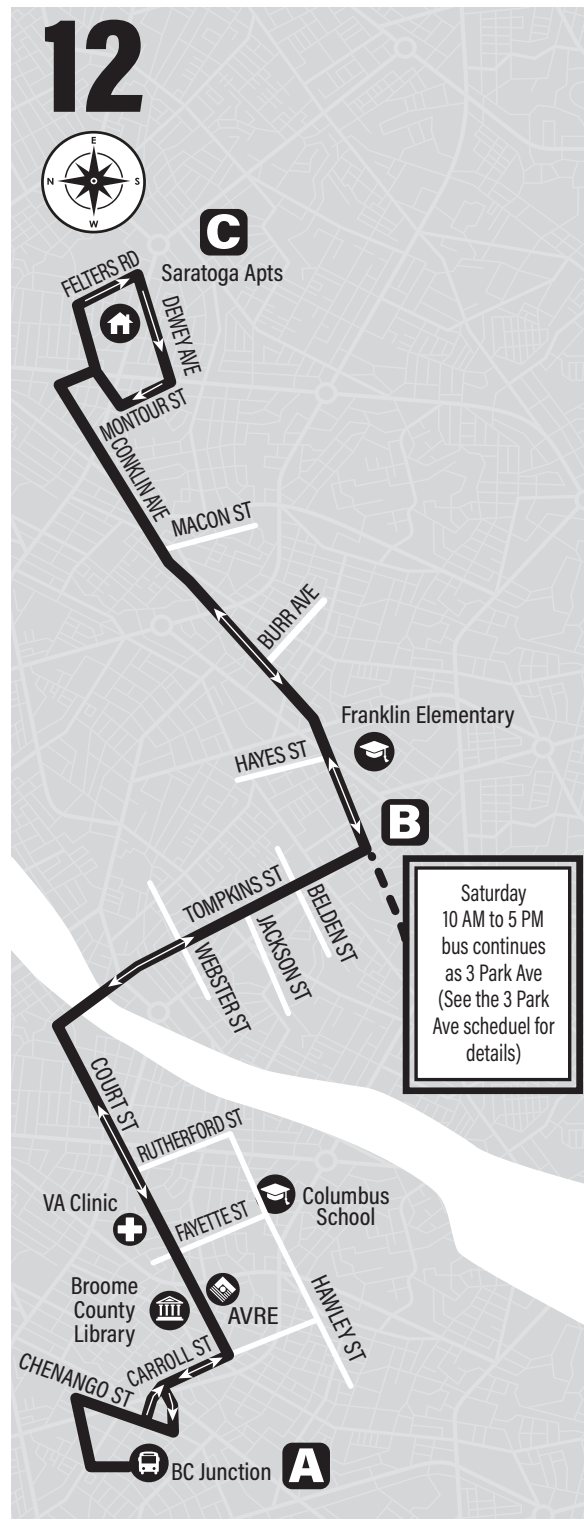

Contact Info:

BC Junction (607)778-1692
BC Transit Administration (607)763-4464

Walk-in Hours:

8 AM - 4 PM for both the BC Junction and Administration

Fares:

Standard Fare	$2.00
Reduced Fare¹	$1.00
1 Day Unlimited Ride Pass	$5.00
7 Day Unlimited Ride Pass	$25.00
31 Day Unlimited Ride Pass	$70.00
31 Day Unlimited Ride Pass Reduced Rate¹	$44.00
31 Day Unlimited Ride Pass Student Rate²	$44.00
Under Age 5	Free
Transfers (used to complete 1 way trip)	Free

¹ Appropriate proof must be provided prior to payment: yellow OFA card, BC Lift ADA card, BC Transit Person with Disabilities card, Medicare Card, Broome County Veteran's ID.

² Students must show active enrollment in a school located in Broome County other than SUNY Broome or Binghamton University.

Bus passes, ride cards and bus schedules can be found at the BC Junction Office, BC Transit Administration Office, Weis or Wegmans. Exclusive 21 Day Ride Pass for $20.00 only at the Weis.

Comments:

Call (607)763-4464 or online at www.ridebctransit.com.

Holiday Schedule:

BC Transit is closed, and buses do not run on New Year's, Memorial, Independence, Labor, Thanksgiving, and Christmas days.