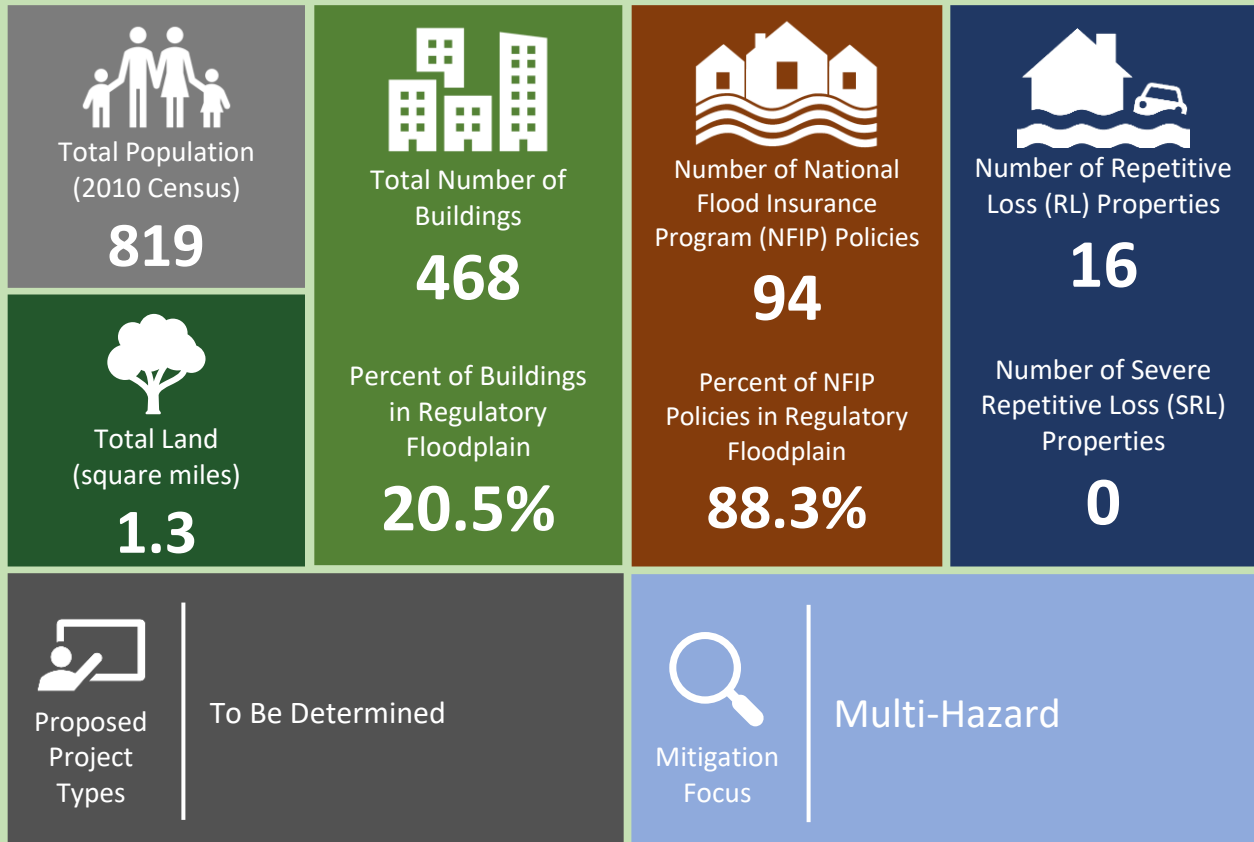

MUNICIPAL ANNEX | Village of Deposit

9.8 Village of Deposit

The Village of Deposit will be participating in the Delaware County, New York Hazard Mitigation Plan Update.