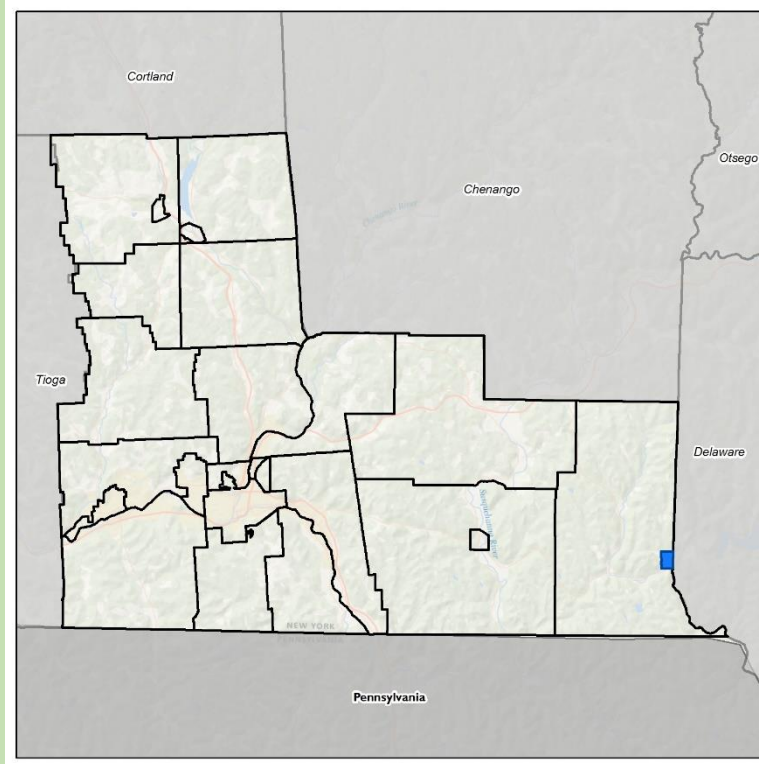

MUNICIPAL ANNEX | Village of Deposit

9.8 Village of Deposit

The Village of Deposit will be participating in the Delaware County, New York Hazard Mitigation Plan Update.