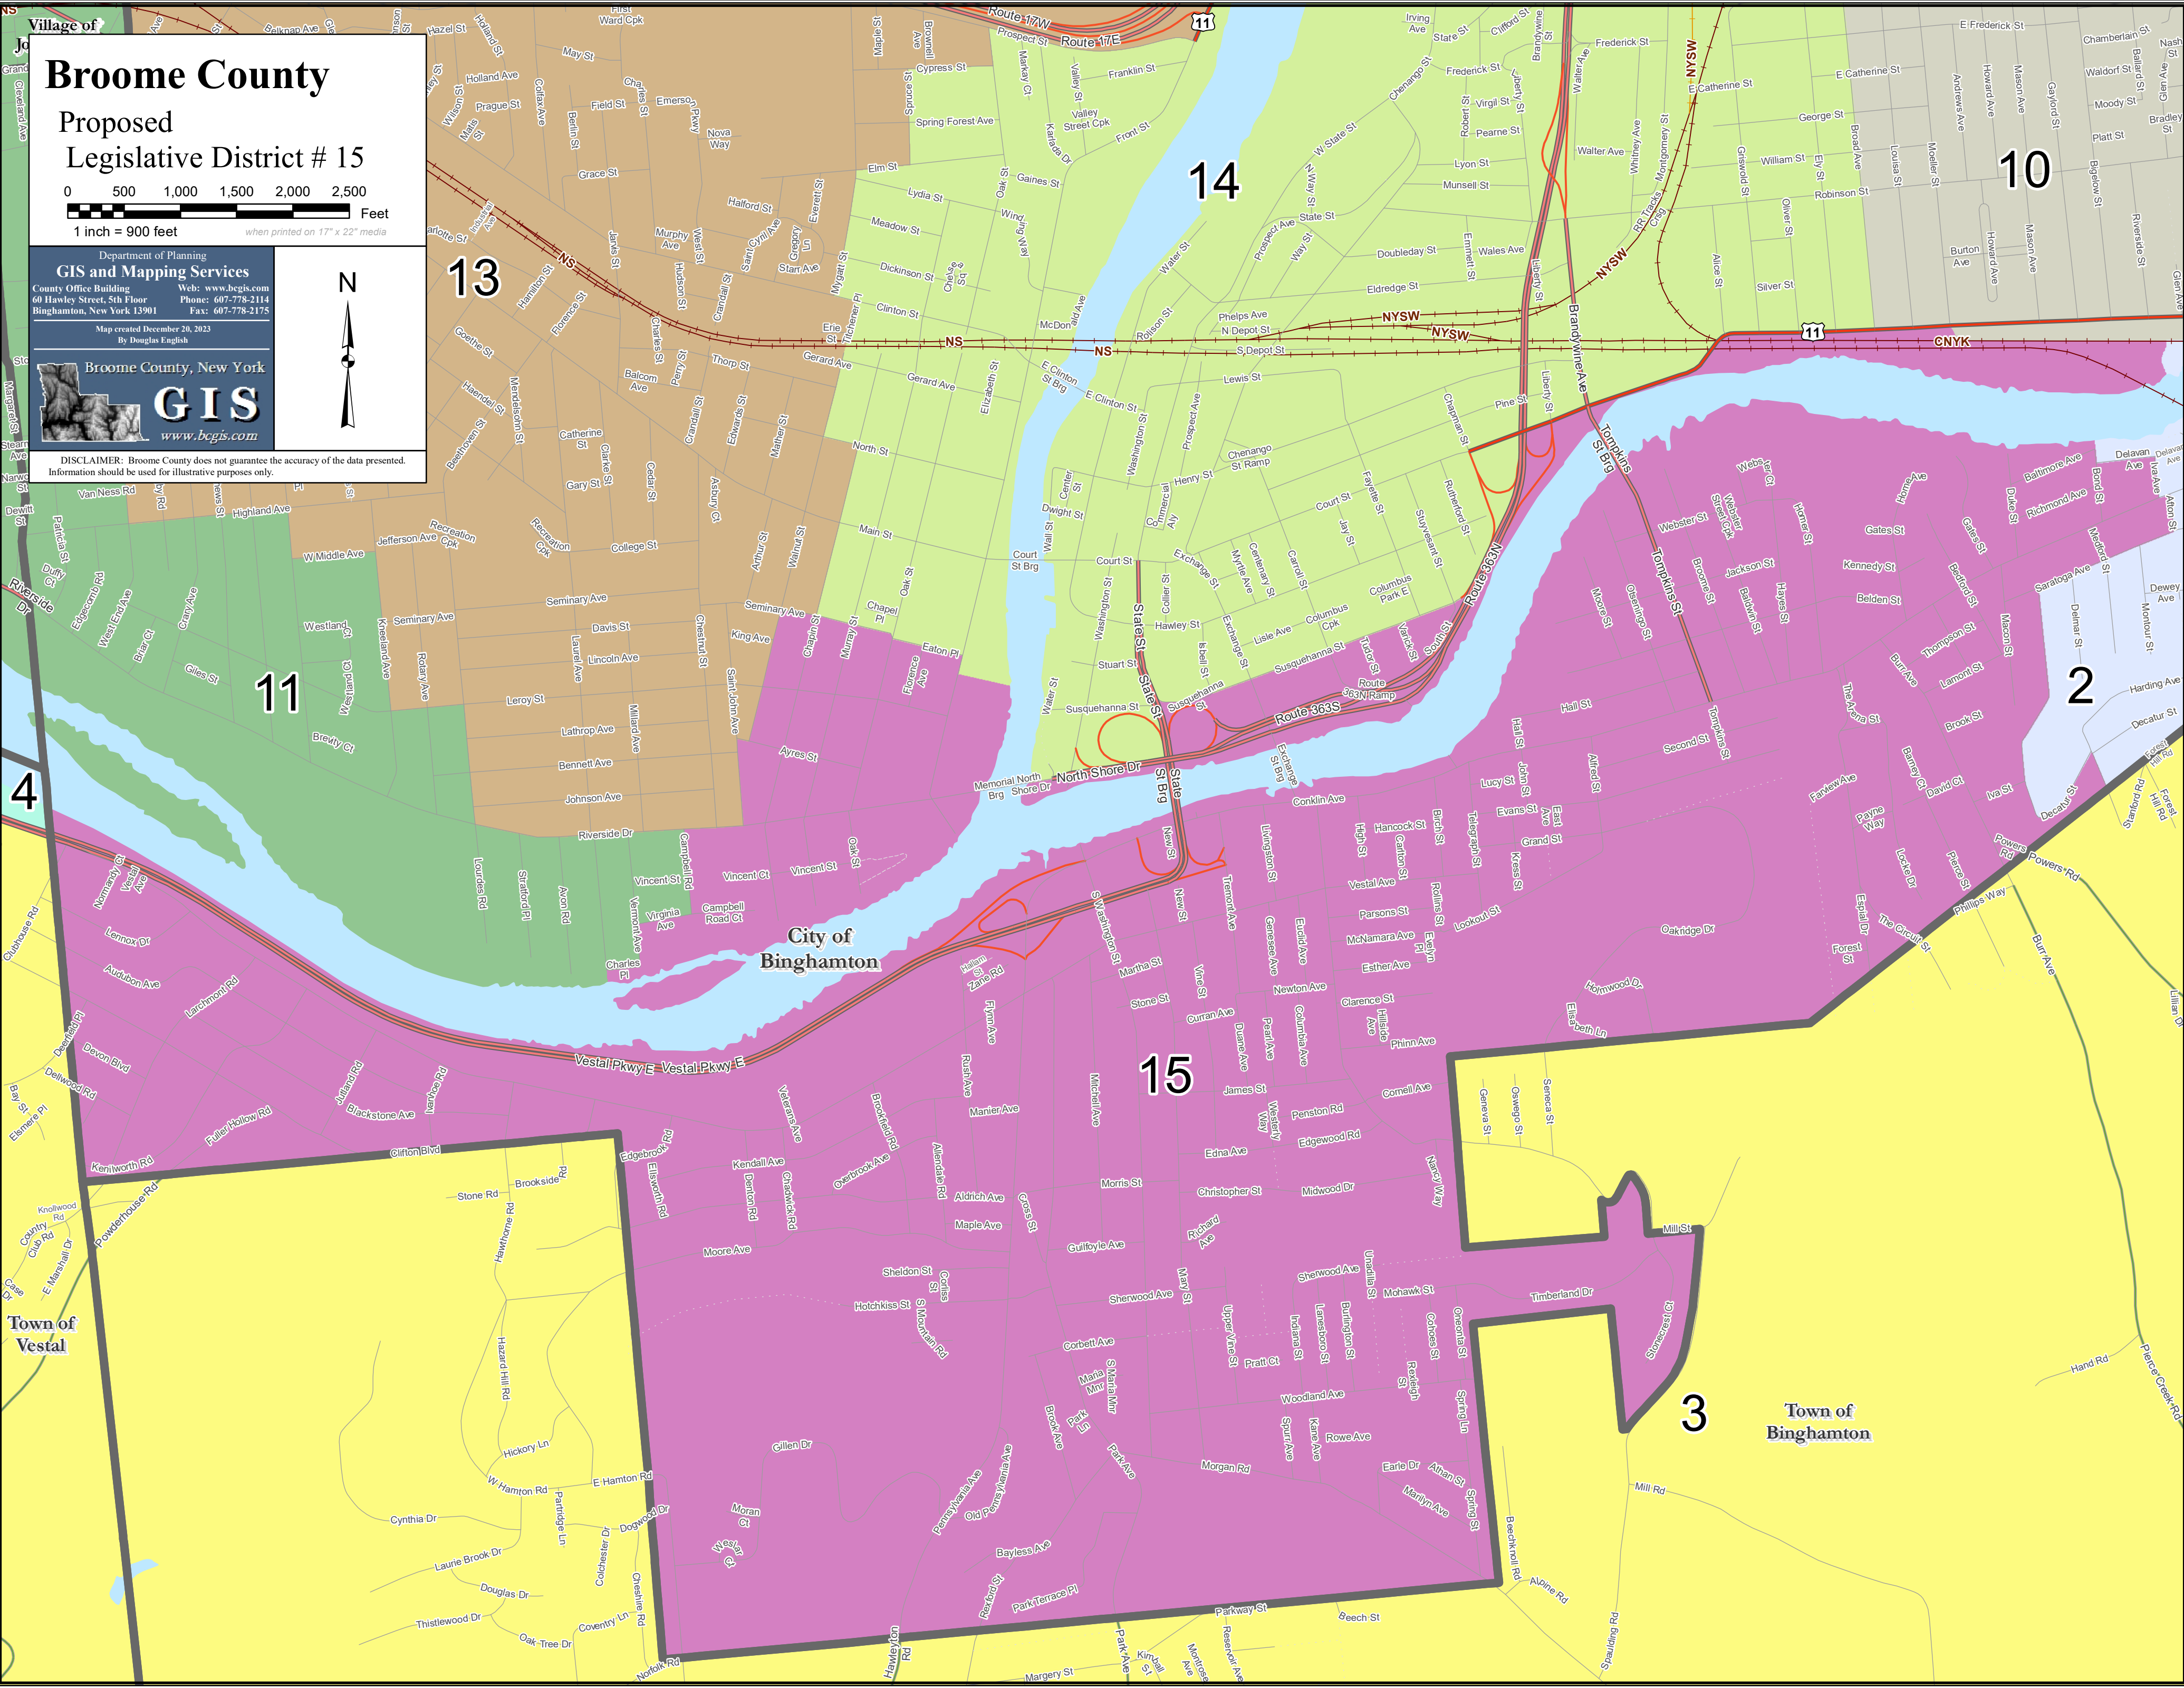

Broome County

Proposed Legislative District # 15

Department of Planning
GIS and Mapping Services
County Office Building, 60 Hawley Street, 5th Floor, Binghamton, New York 13901
Web: www.bcgis.com
Phone: 607-778-2114
Fax: 607-778-2175
Map created December 20, 2023
By Douglas English

DISCLAIMER: Broome County does not guarantee the accuracy of the data presented. Information should be used for illustrative purposes only.

Town of Vestal

City of Binghamton

Town of Binghamton