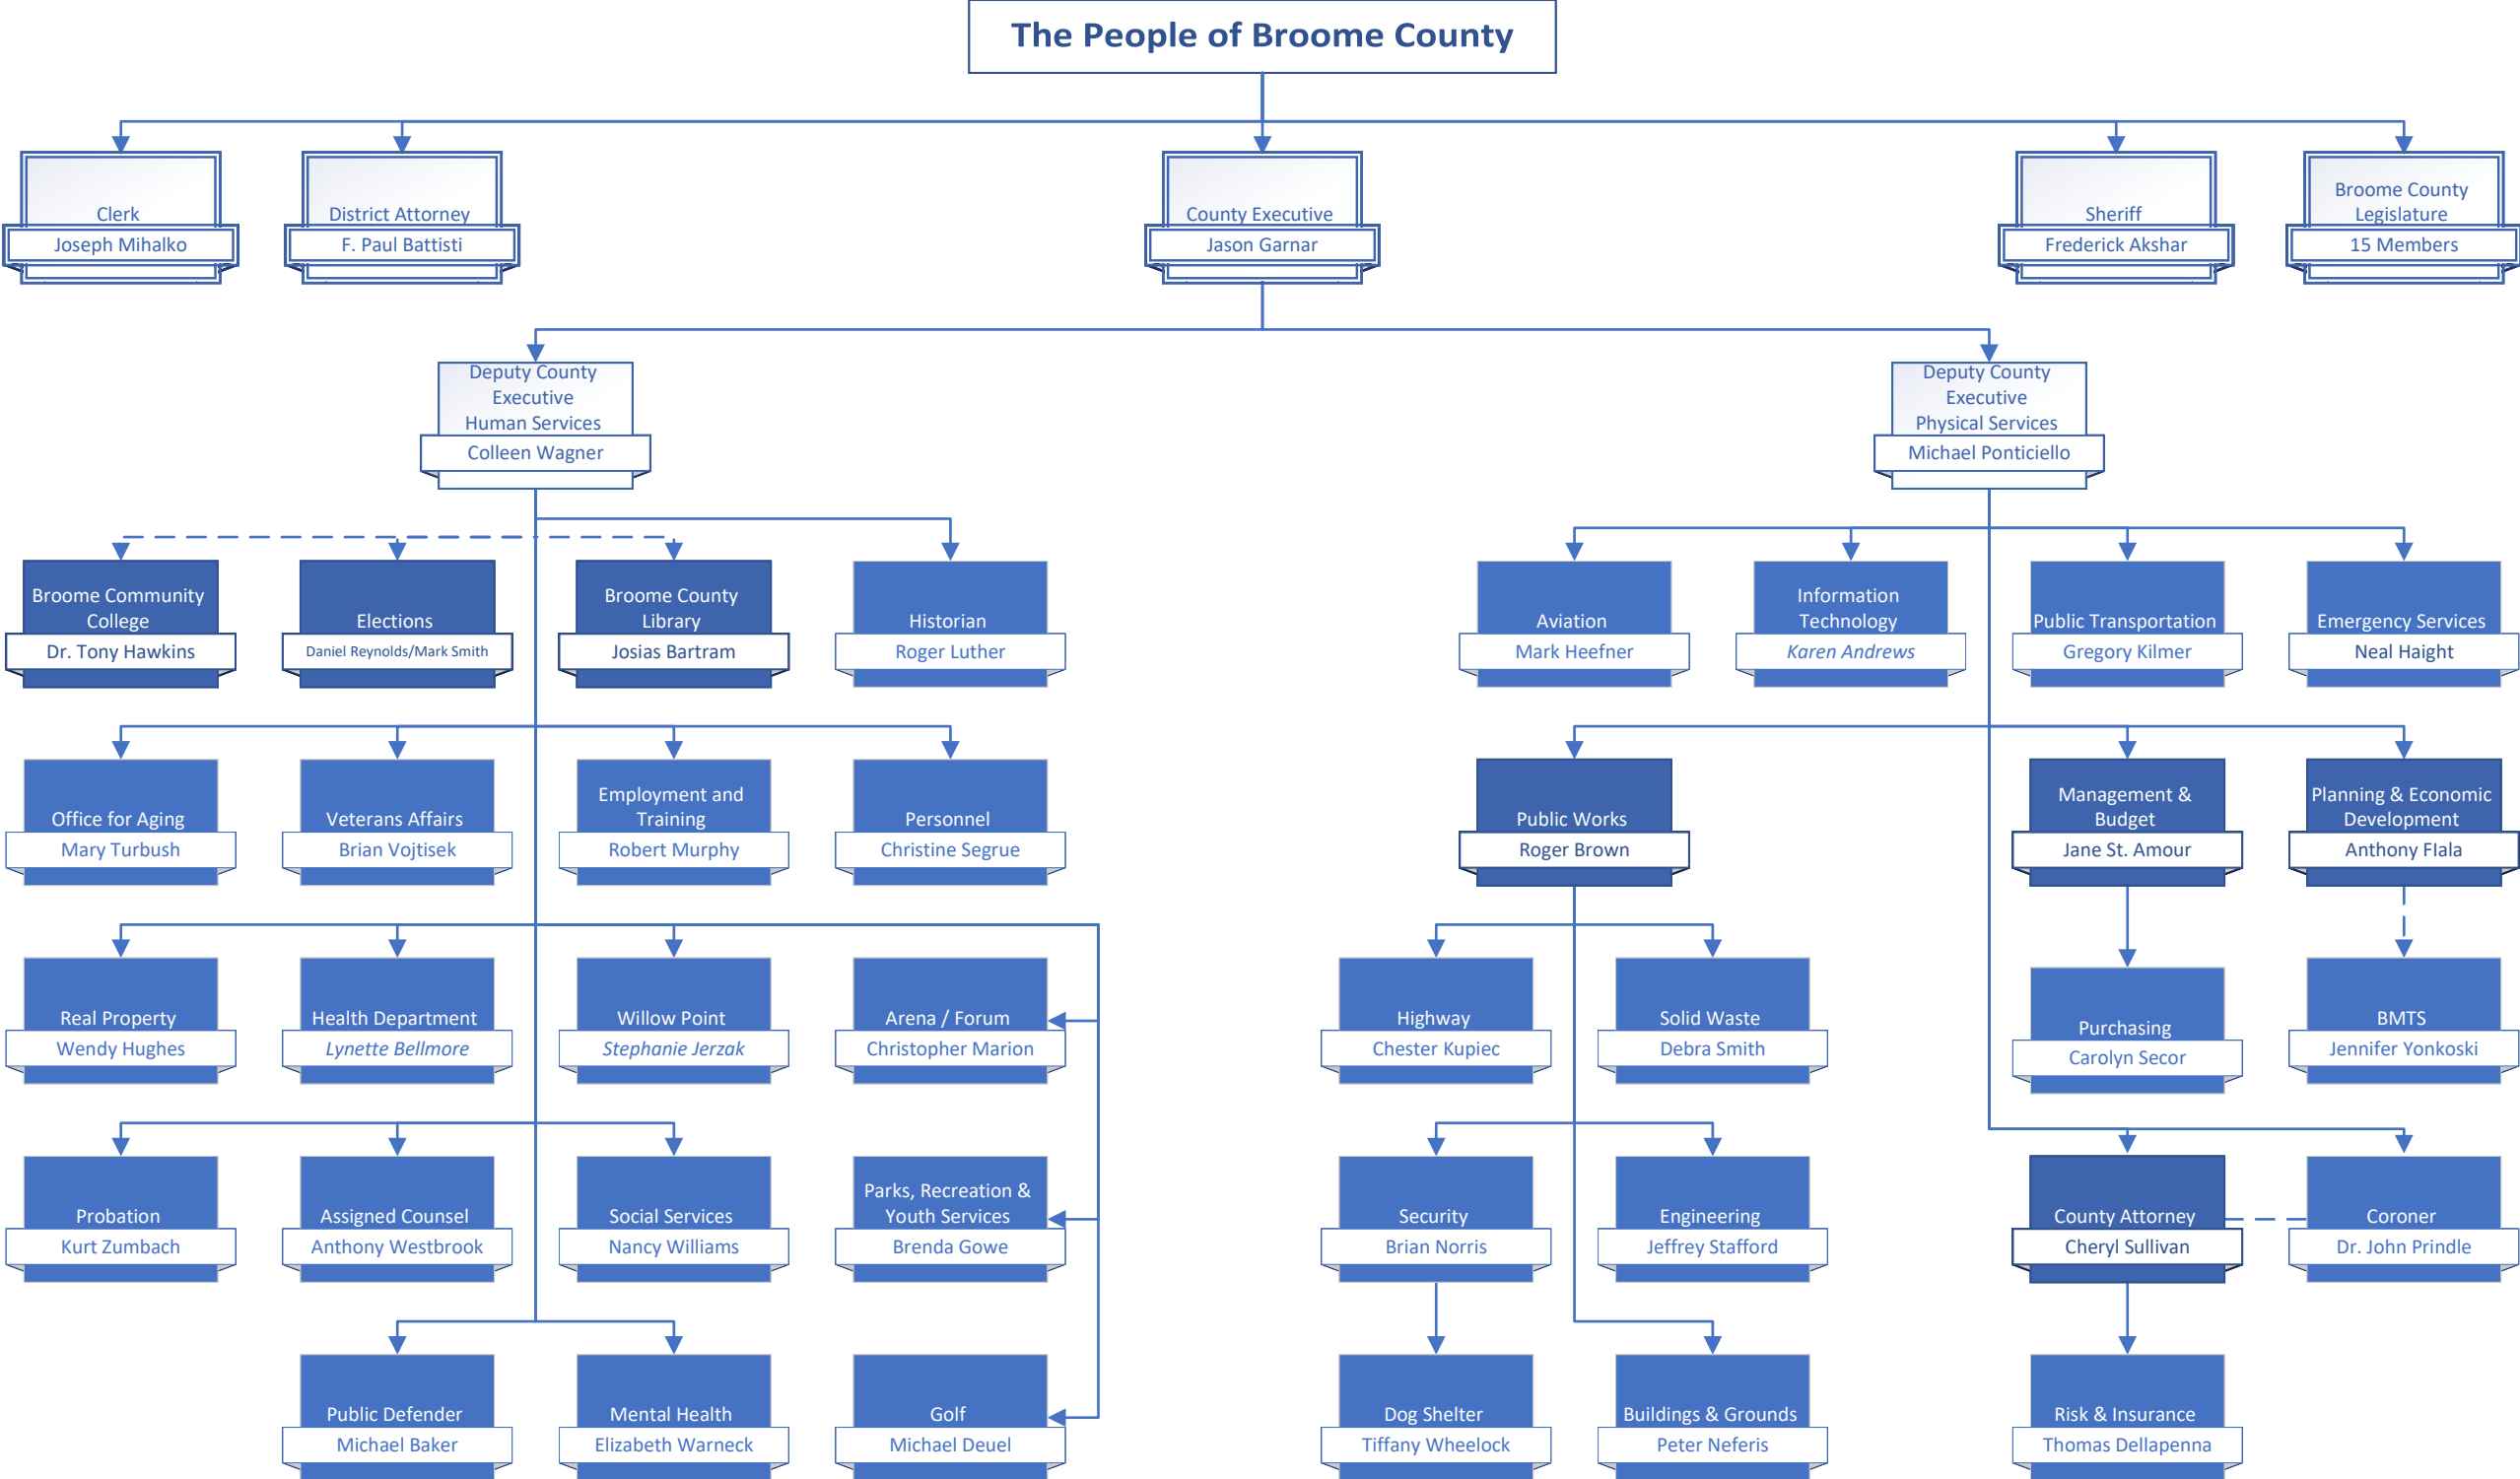

Broome County Government
Executive Organizational Chart

Broome County Government
60 Hawley Street
Binghamton, New York 13902
607-778-8000
www.gobroomecounty.com