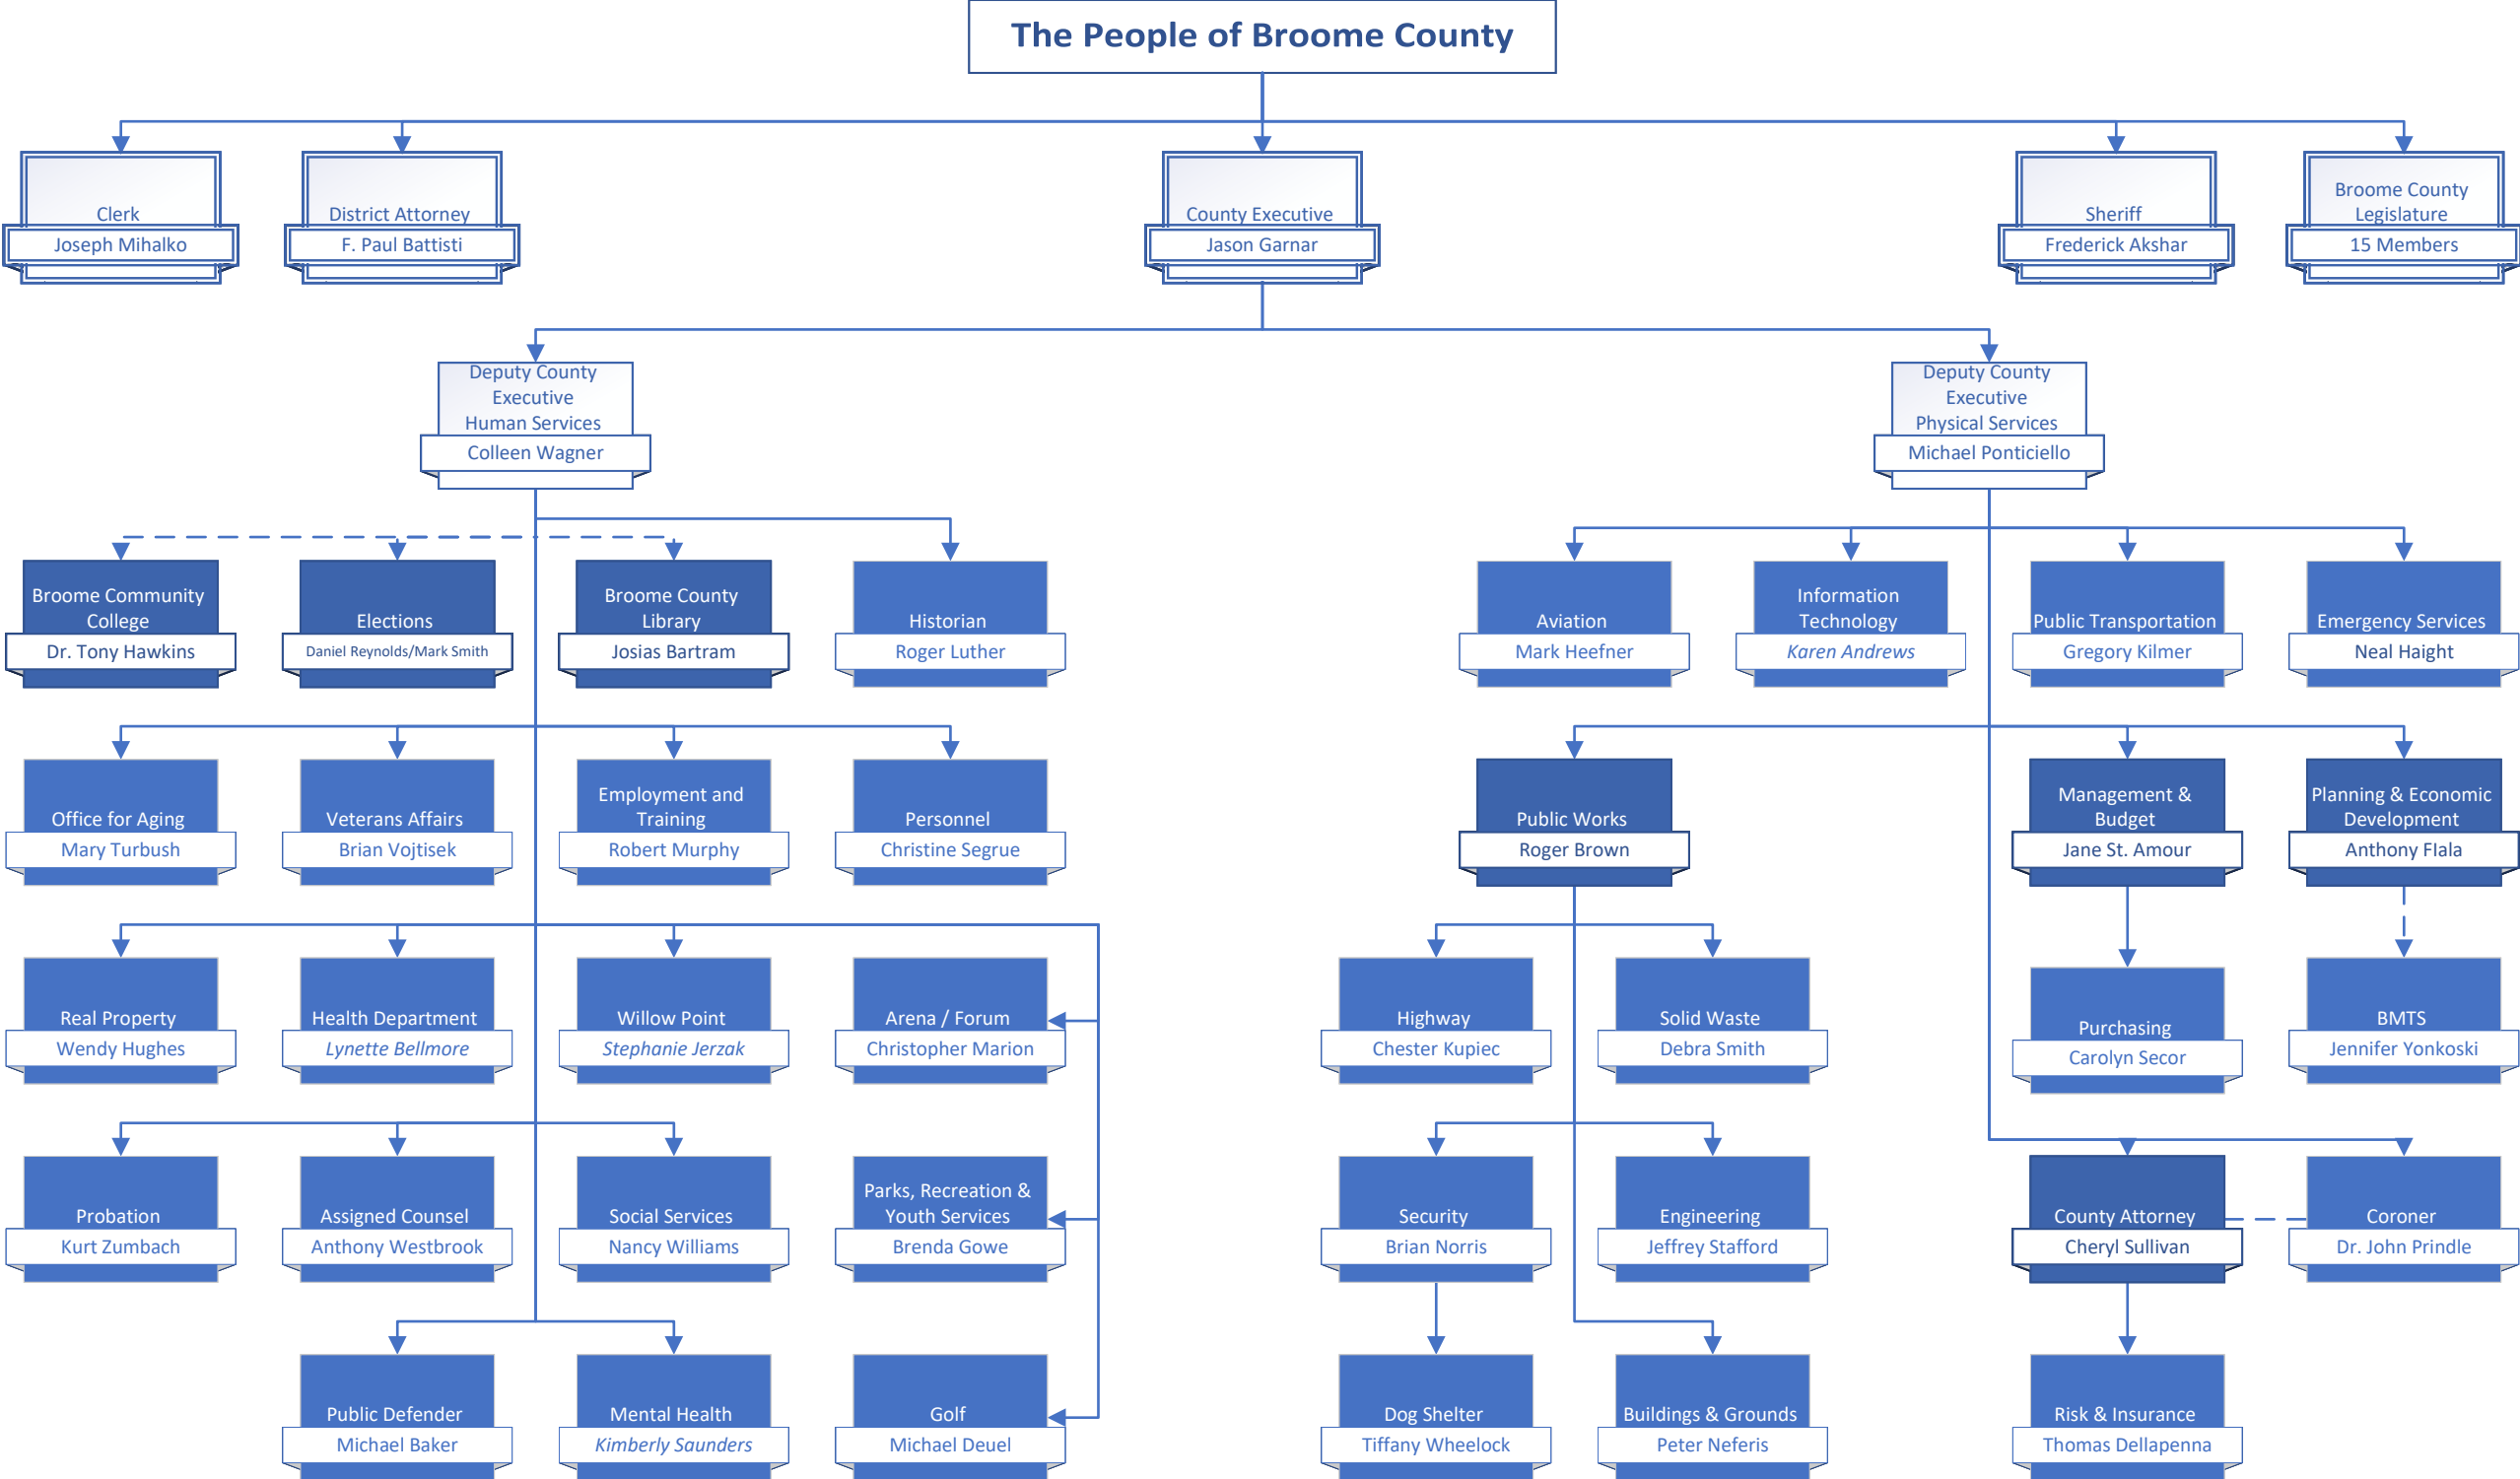

Broome County Government
Executive Organizational Chart

Broome County Government
60 Hawley Street
Binghamton, New York 13902
607-778-8000
www.gobroomecounty.com