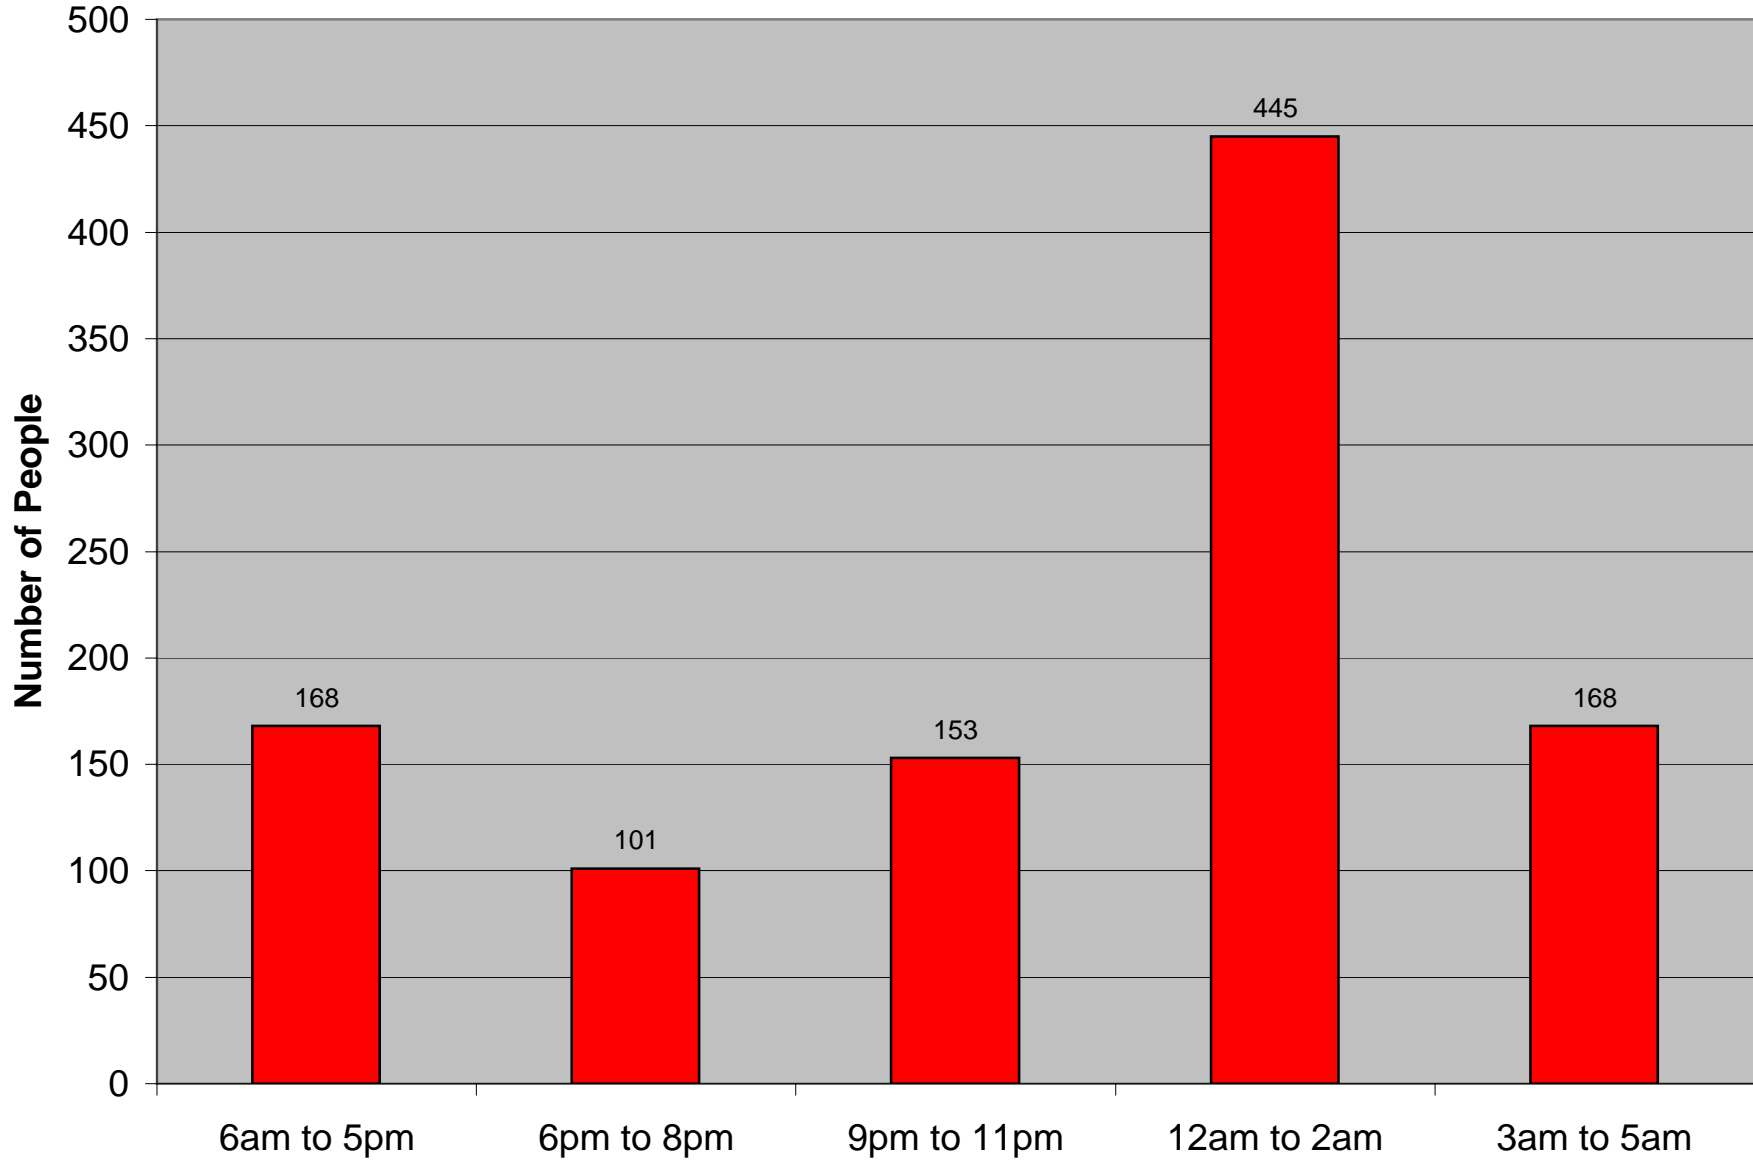

People Arrested for DWI by Time of Day

Period January, 2006 to December, 2006

People Arrested for DWI by Time of Day

Period January, 2005 to December, 2005

People Arrested for DWI by Time of Day

Period January, 2004 to December, 2004

People Arrested for DWI by Time of Day

Period January, 2003 to December, 2003

People Arrested for DWI by Time of Day

Period January, 2002 to December, 2002

People Arrested for DWI by Time of Day

Period January, 2001 to December, 2001