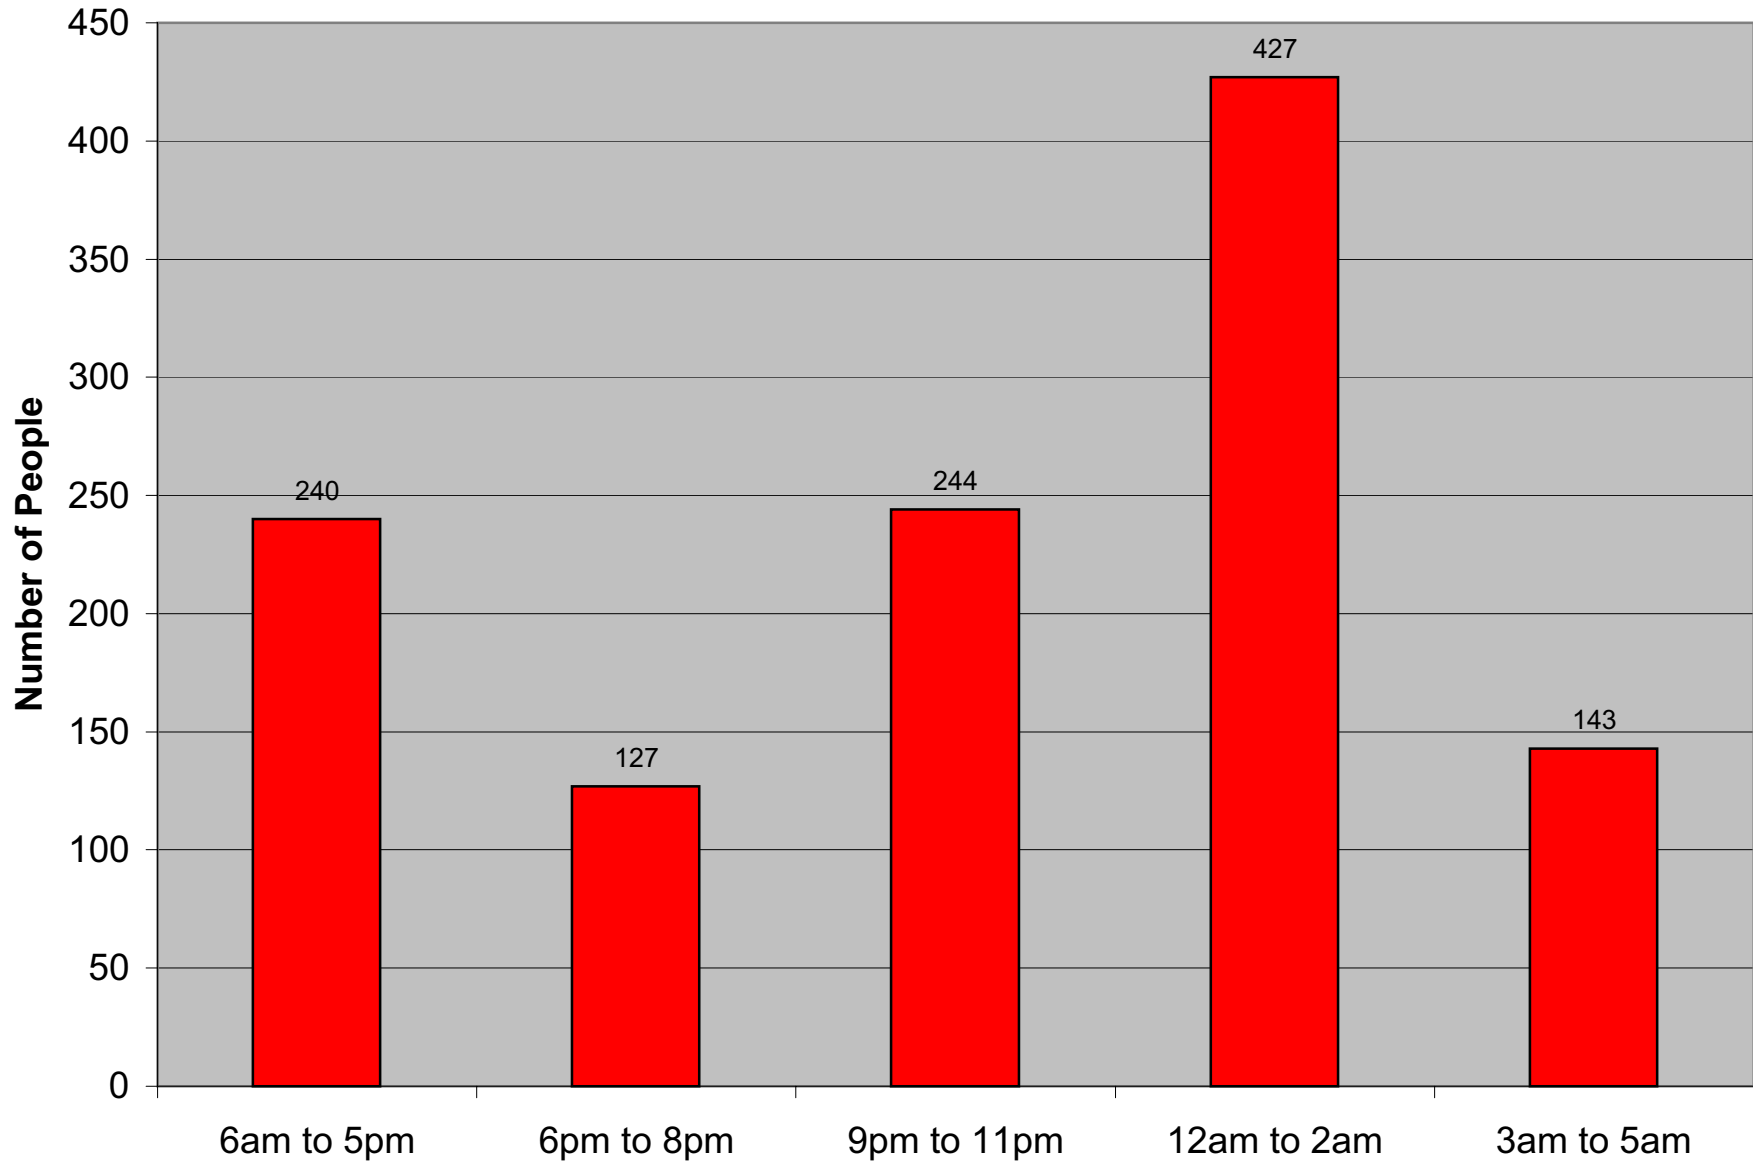

People Arrested for DWI by Time of Day

Period January, 2006 to December, 2006

People Arrested for DWI by Time of Day

Period January, 2005 to December, 2005

People Arrested for DWI by Time of Day

Period January, 2004 to December, 2004

People Arrested for DWI by Time of Day

Period January, 2003 to December, 2003

People Arrested for DWI by Time of Day

Period January, 2002 to December, 2002

People Arrested for DWI by Time of Day

Period January, 2001 to December, 2001