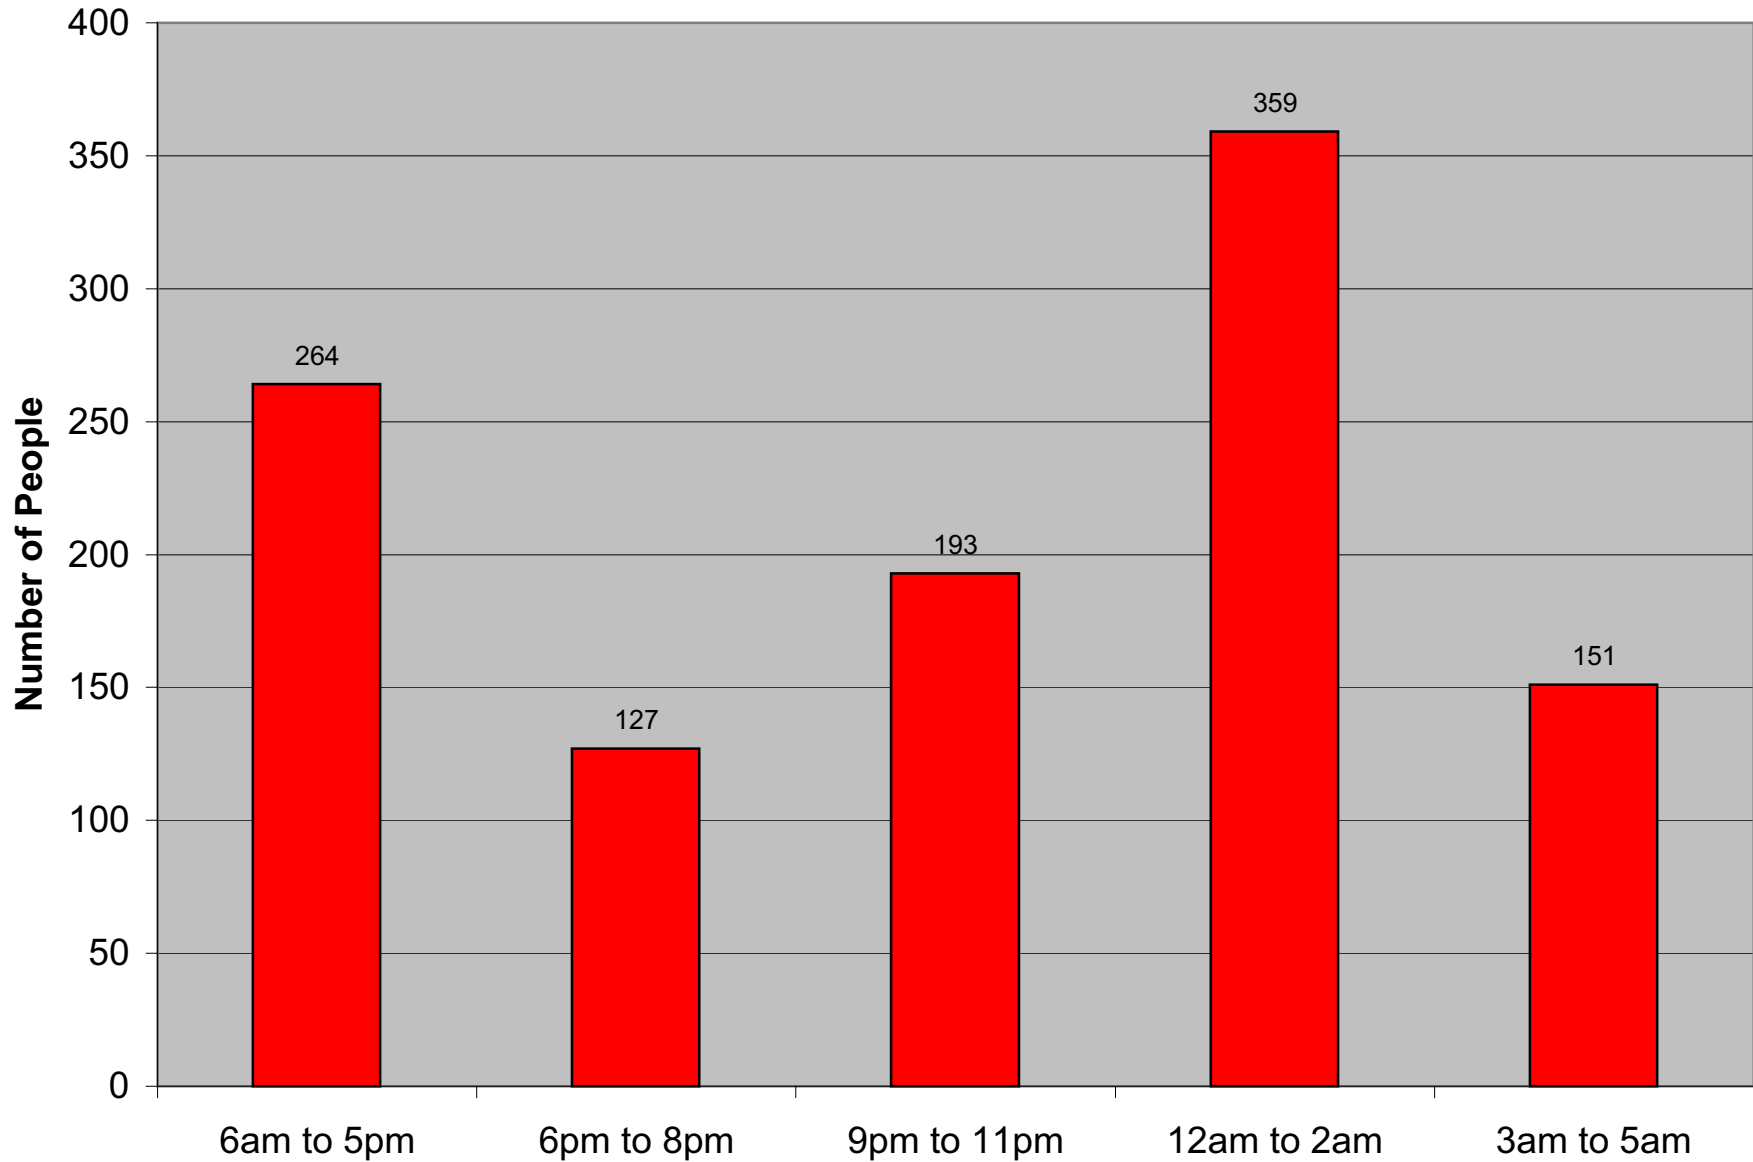

People Arrested for DWI by Time of Day

Period January, 2006 to December, 2006

People Arrested for DWI by Time of Day

Period January, 2005 to December, 2005

People Arrested for DWI by Time of Day

Period January, 2004 to December, 2004

People Arrested for DWI by Time of Day

Period January, 2003 to December, 2003

People Arrested for DWI by Time of Day

Period January, 2002 to December, 2002

People Arrested for DWI by Time of Day

Period January, 2001 to December, 2001