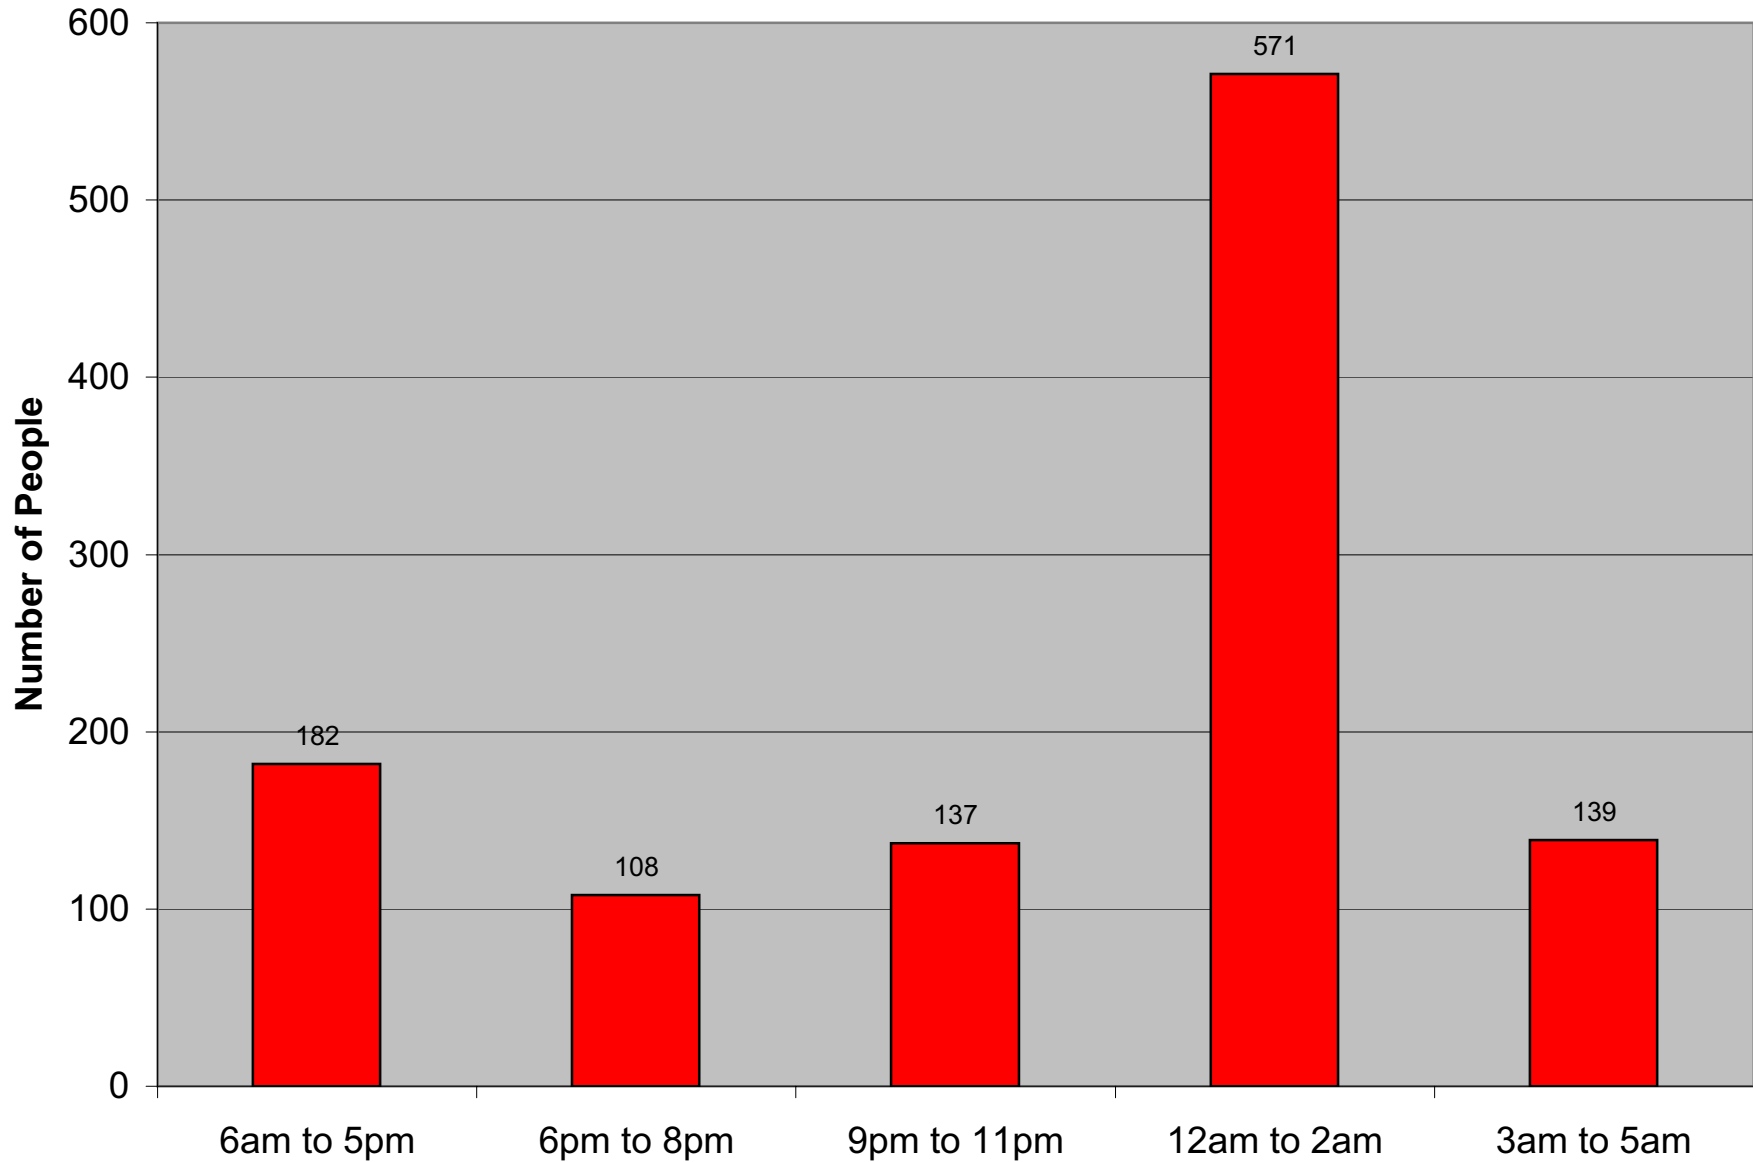

People Arrested for DWI by Time of Day

Period January, 2006 to December, 2006

People Arrested for DWI by Time of Day

Period January, 2005 to December, 2005

People Arrested for DWI by Time of Day

Period January, 2004 to December, 2004

People Arrested for DWI by Time of Day

Period January, 2003 to December, 2003

People Arrested for DWI by Time of Day

Period January, 2002 to December, 2002

People Arrested for DWI by Time of Day

Period January, 2001 to December, 2001