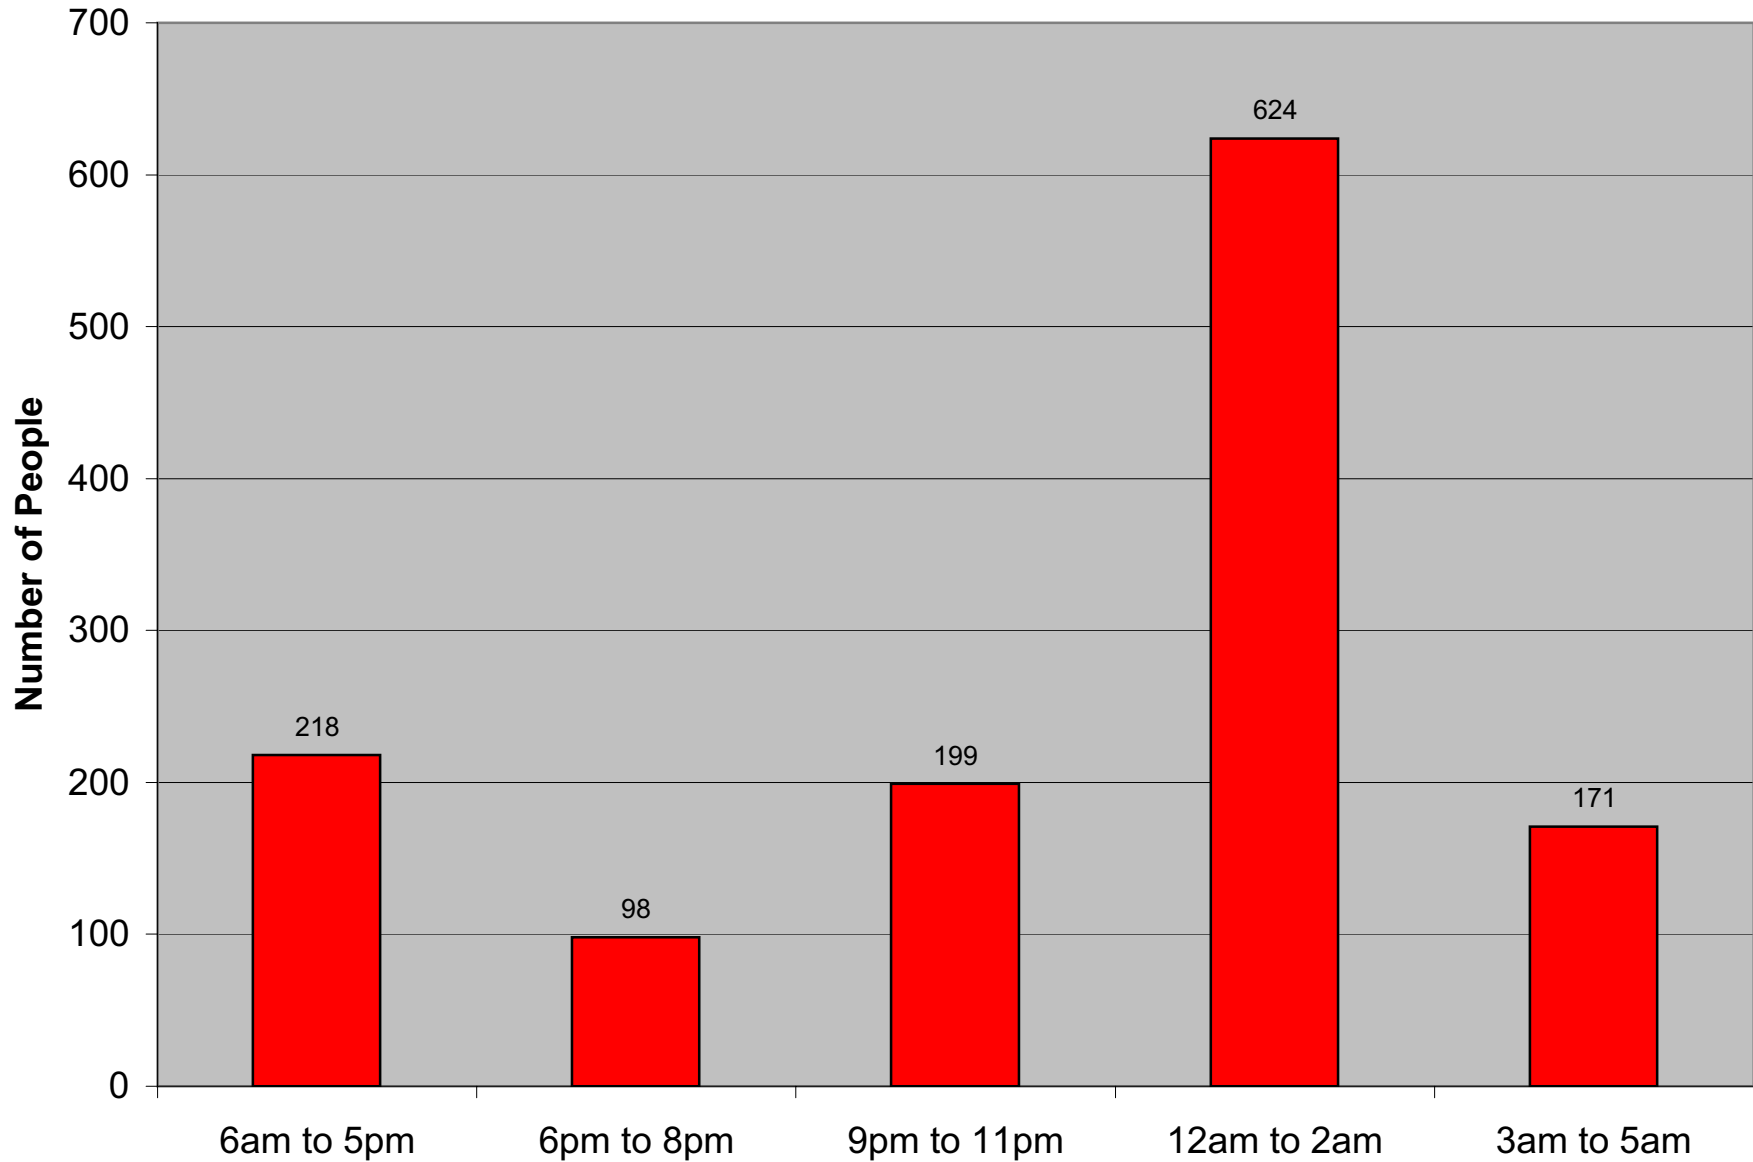

People Arrested for DWI by Time of Day

Period January, 2006 to December, 2006

People Arrested for DWI by Time of Day

Period January, 2005 to December, 2005

People Arrested for DWI by Time of Day

Period January, 2004 to December, 2004

People Arrested for DWI by Time of Day

Period January, 2003 to December, 2003

People Arrested for DWI by Time of Day

Period January, 2002 to December, 2002

People Arrested for DWI by Time of Day

Period January, 2001 to December, 2001