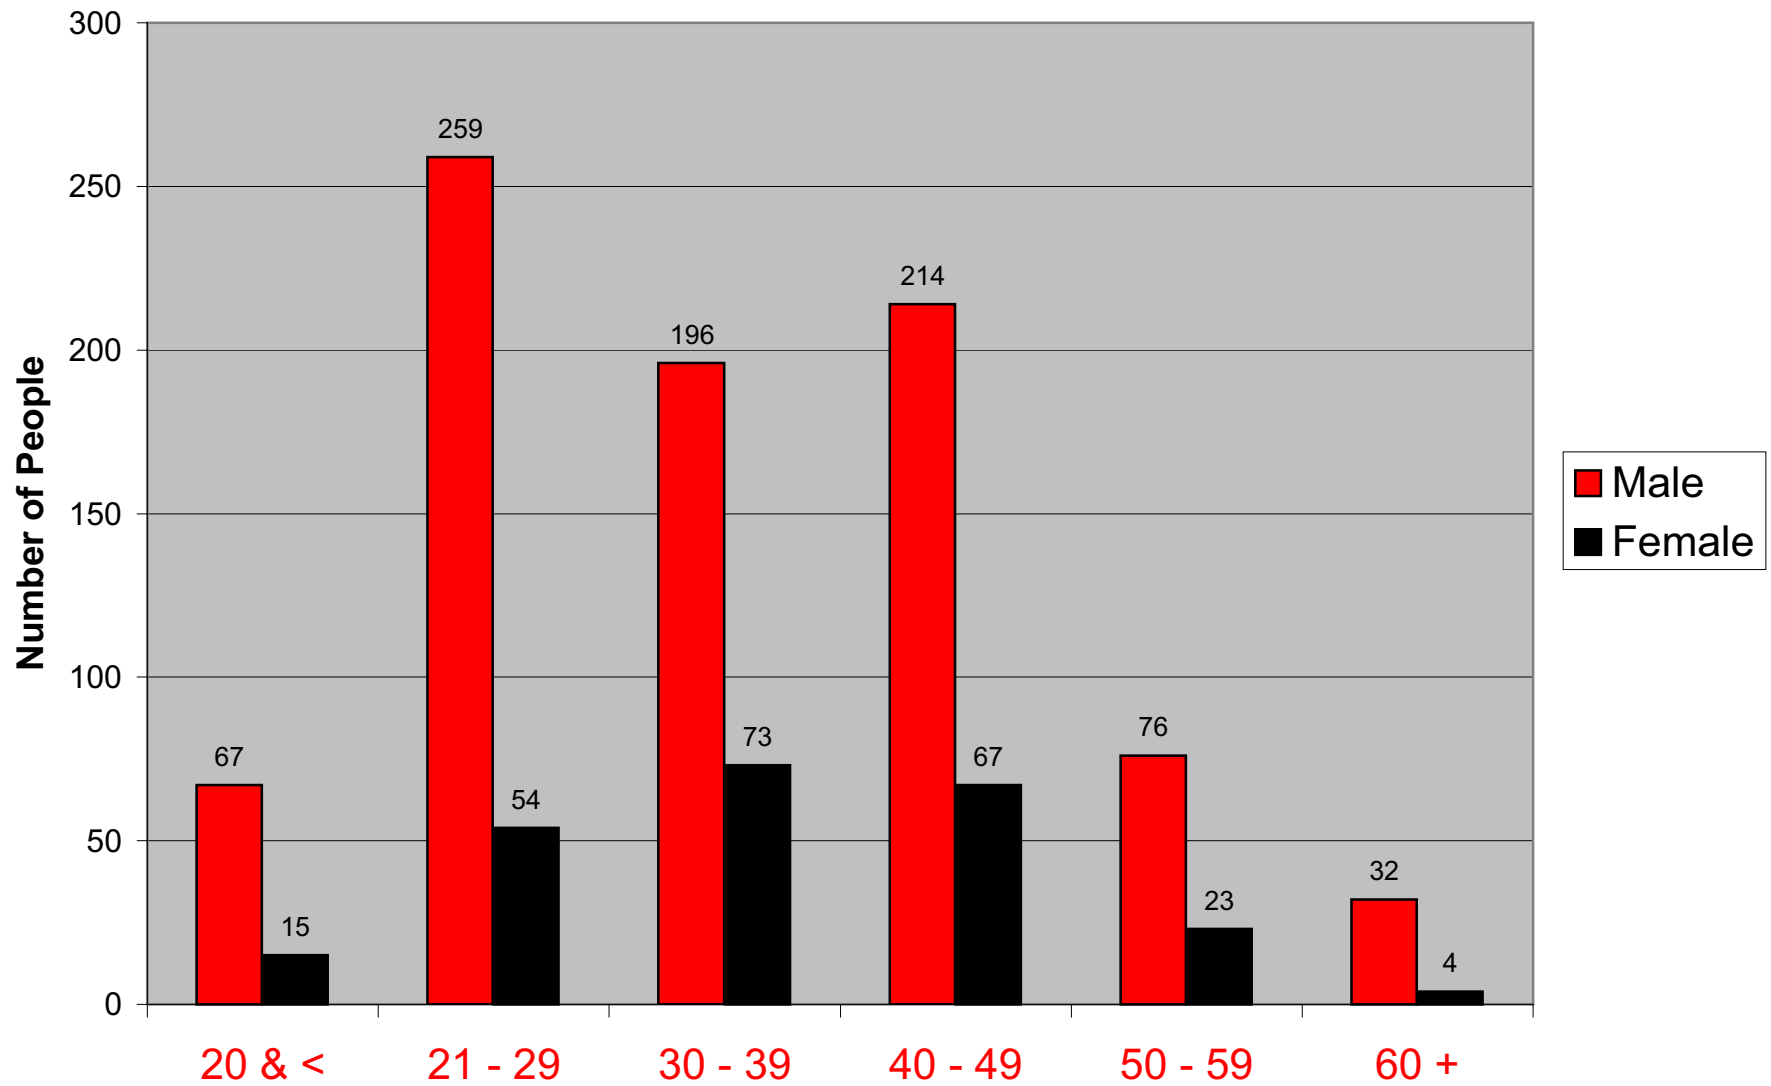

People Arrested for DWI by Age and Sex

Period January, 2006 to December, 2006

People Arrested for DWI by Age and Sex

Period January, 2005 to December, 2005

People Arrested for DWI by Age and Sex

Period January, 2004 to December, 2004

Age Group

02/2005

People Arrested for DWI by Age and Sex

Period January, 2003 to December, 2003

People Arrested for DWI by Age and Sex

Period January, 2002 to December, 2002

People Arrested for DWI by Age and Sex