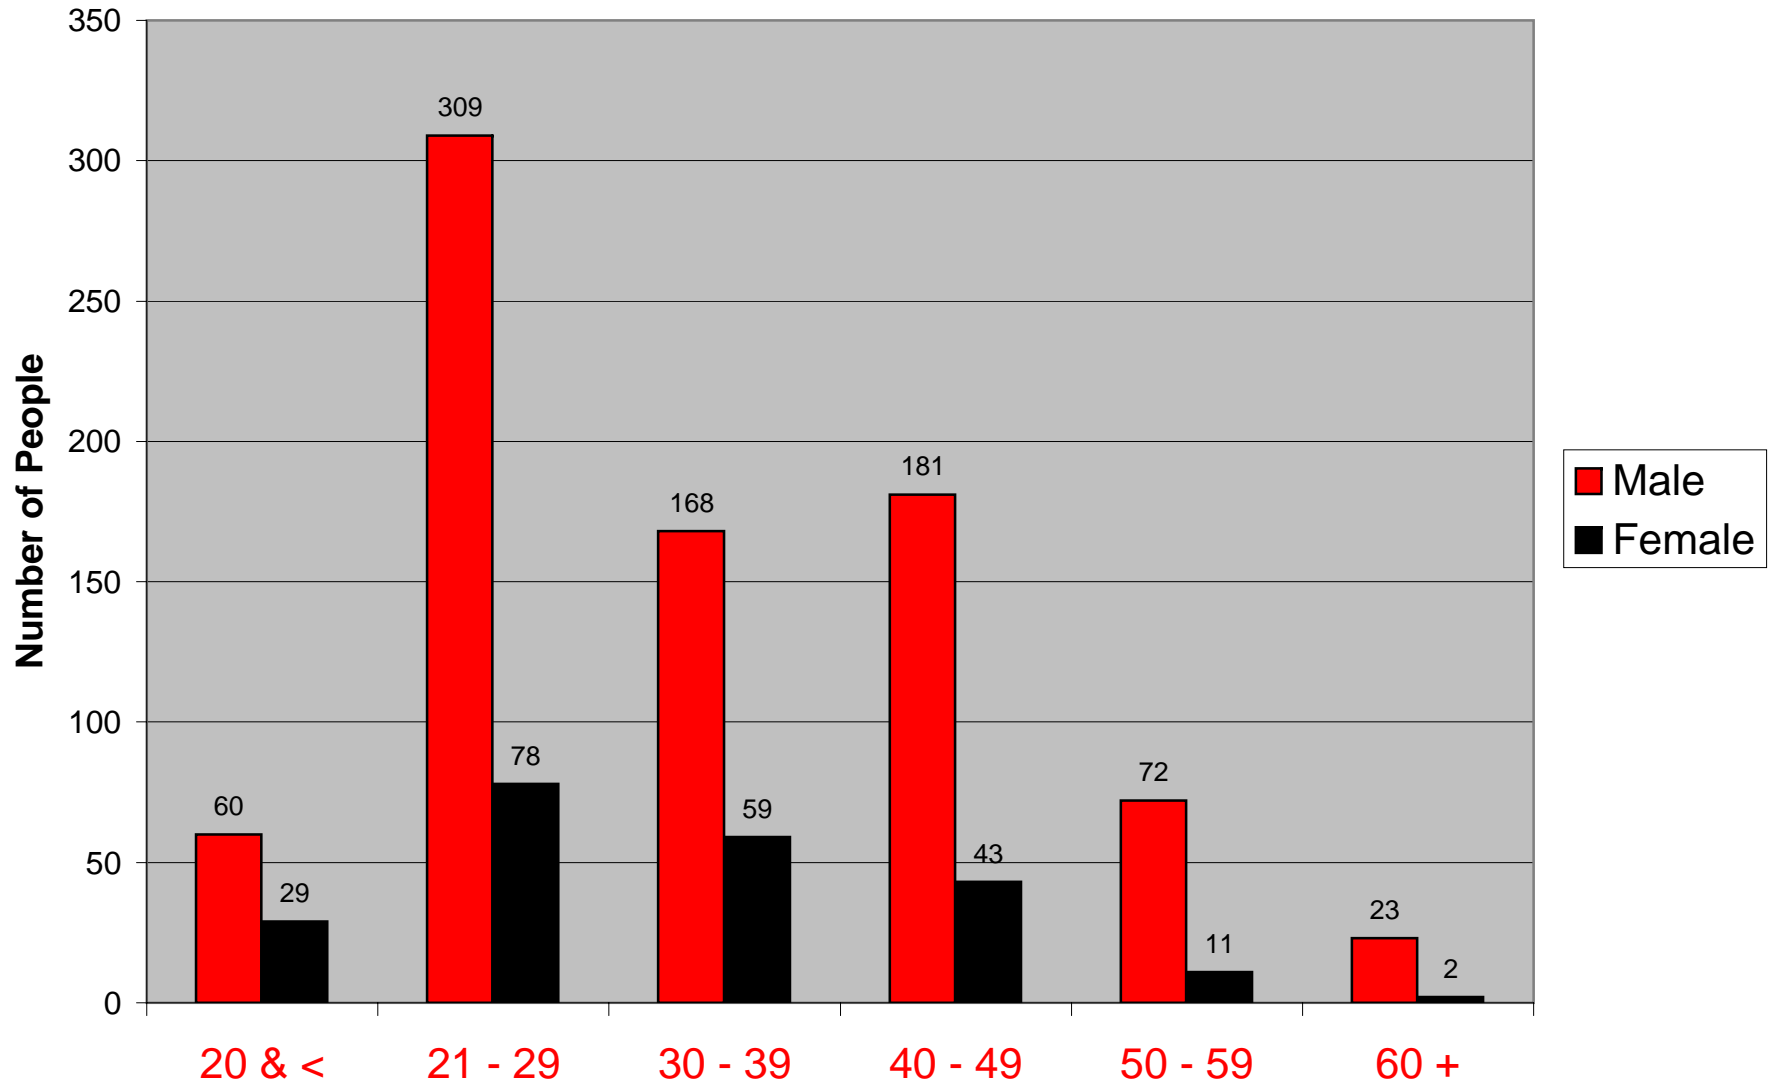

People Arrested for DWI by Age and Sex

Period January, 2006 to December, 2006

People Arrested for DWI by Age and Sex

Period January, 2005 to December, 2005

People Arrested for DWI by Age and Sex

Period January, 2004 to December, 2004

Age Group

02/2005

People Arrested for DWI by Age and Sex

Period January, 2003 to December, 2003

People Arrested for DWI by Age and Sex

Period January, 2002 to December, 2002

People Arrested for DWI by Age and Sex