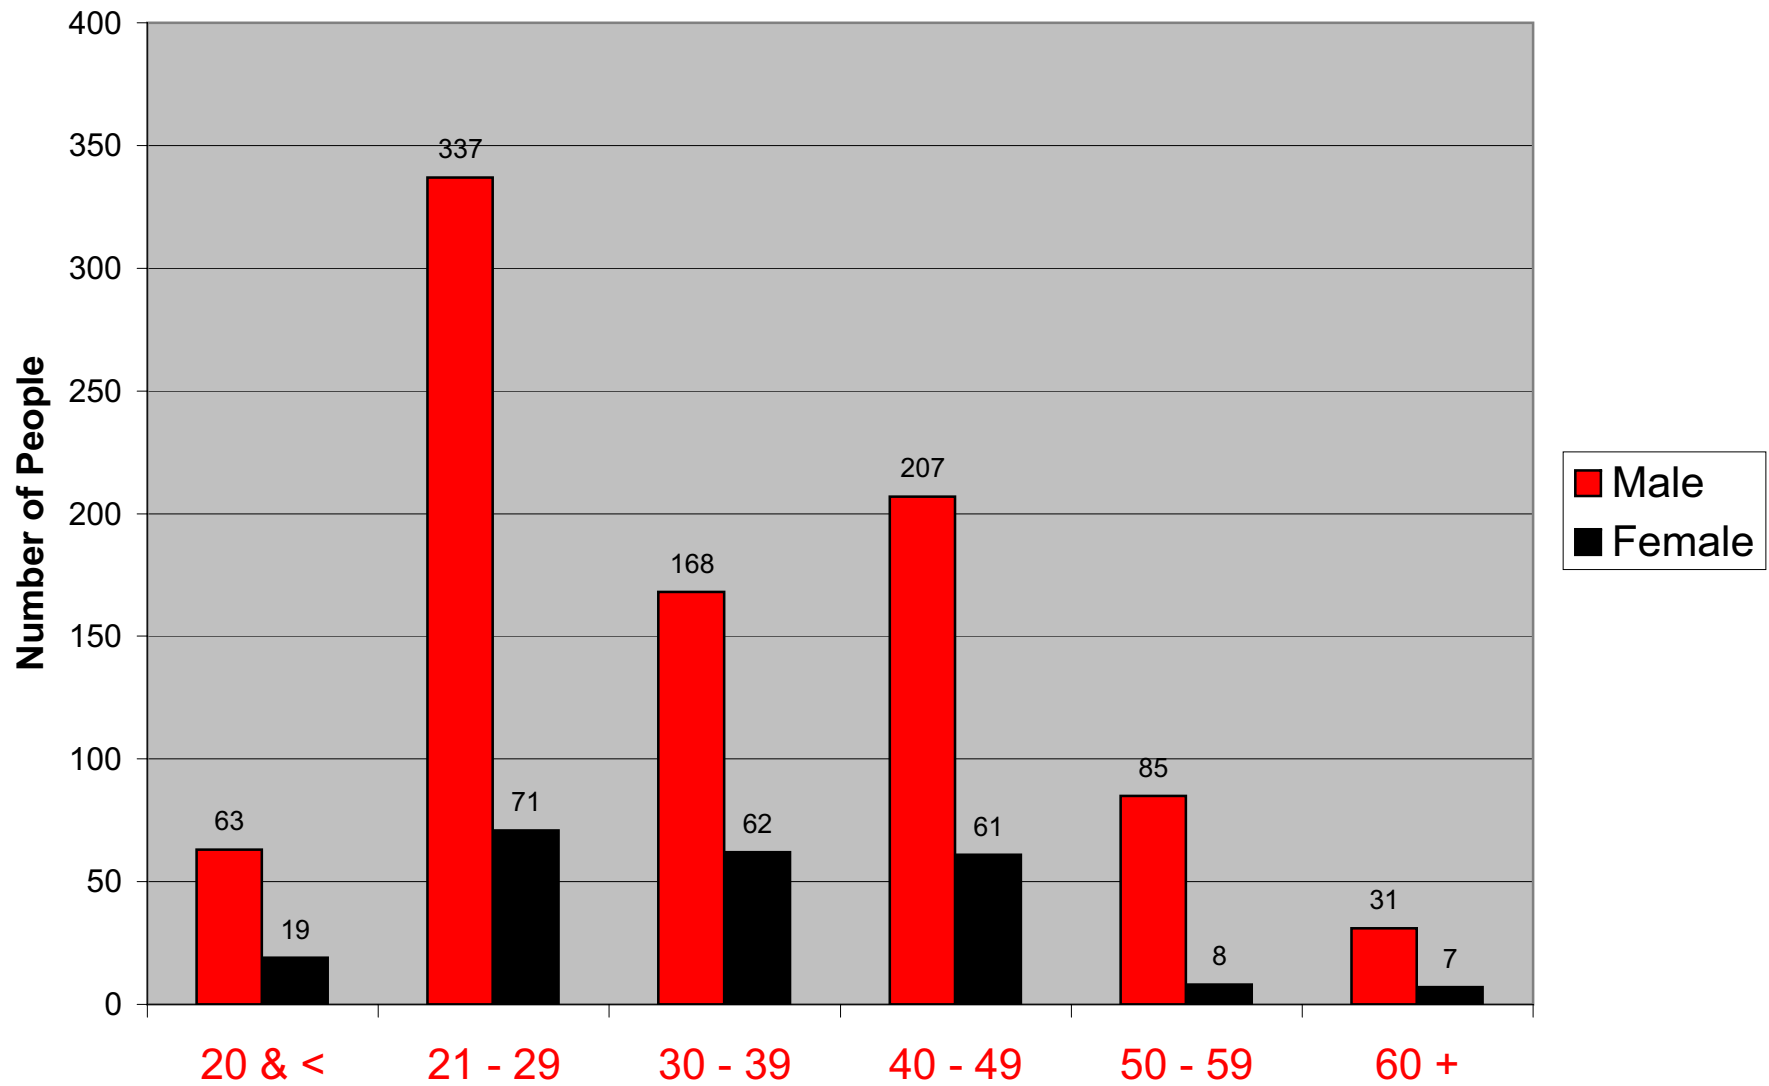

People Arrested for DWI by Age and Sex

Period January, 2006 to December, 2006

People Arrested for DWI by Age and Sex

Period January, 2005 to December, 2005

People Arrested for DWI by Age and Sex

Period January, 2004 to December, 2004

Age Group

02/2005

People Arrested for DWI by Age and Sex

Period January, 2003 to December, 2003

People Arrested for DWI by Age and Sex

Period January, 2002 to December, 2002

People Arrested for DWI by Age and Sex