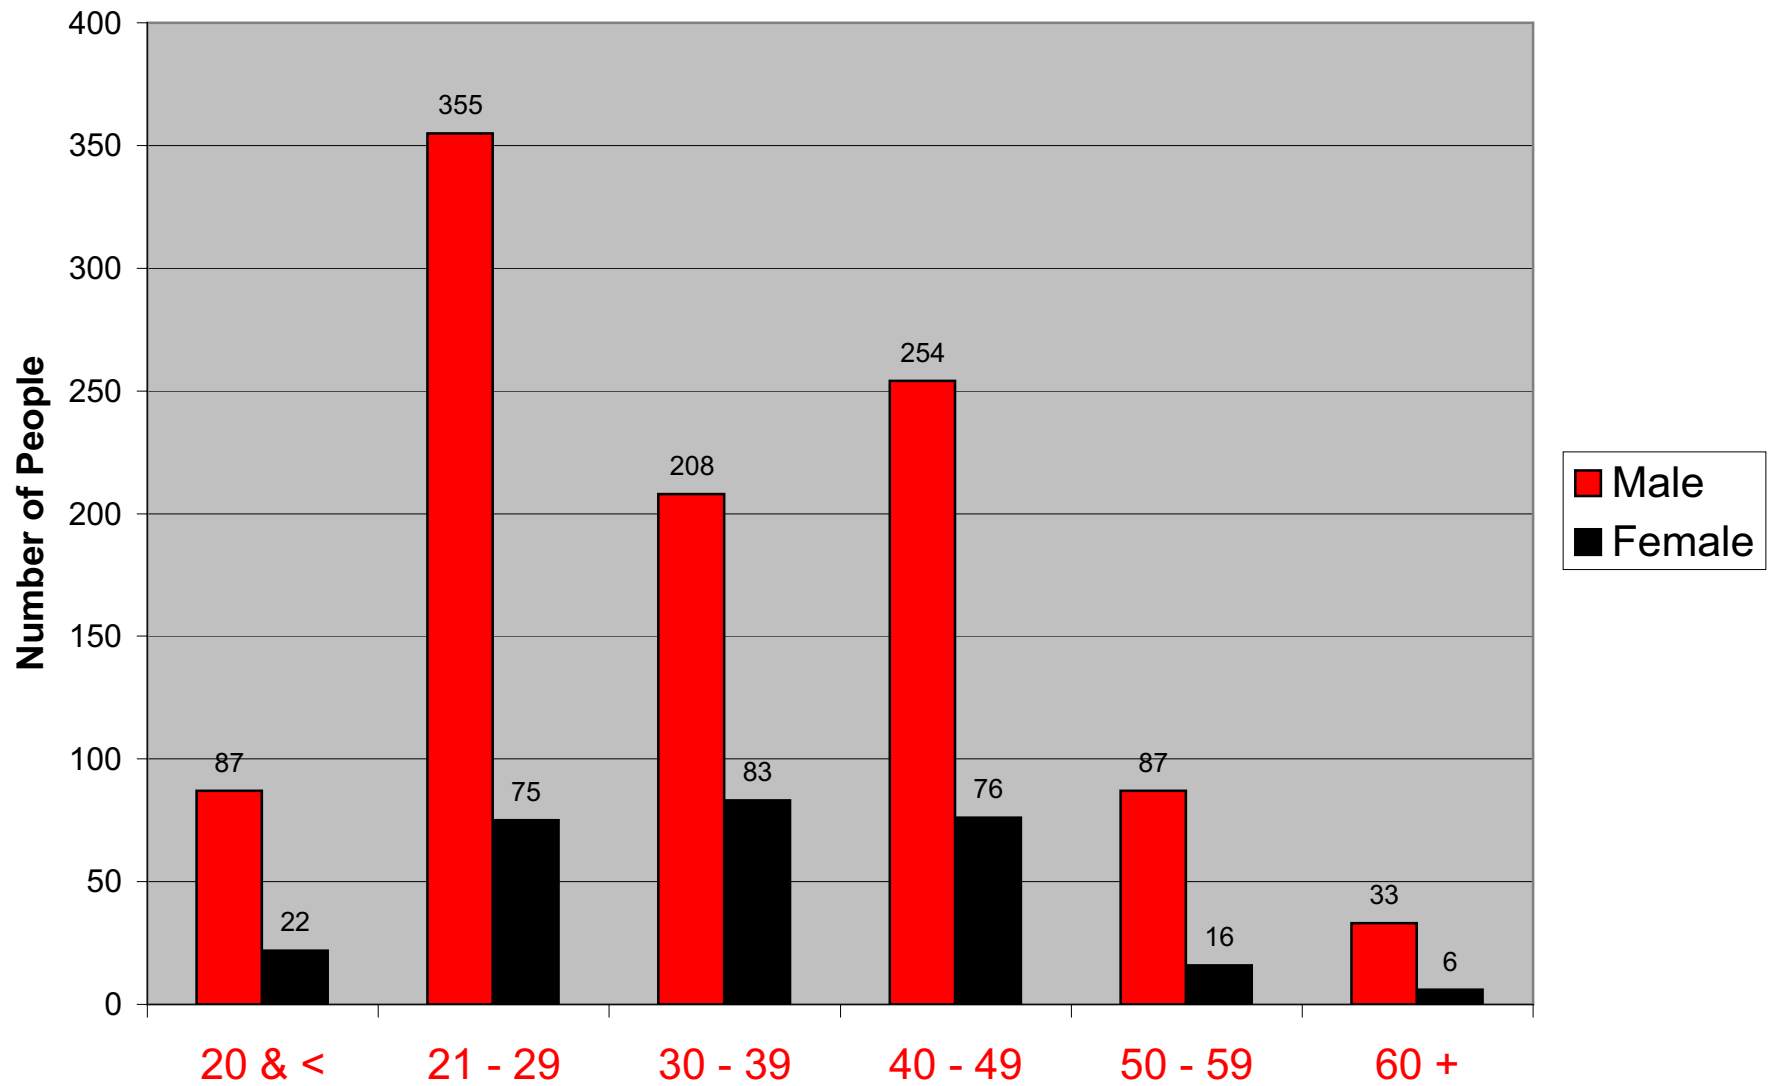

People Arrested for DWI by Age and Sex

Period January, 2006 to December, 2006

People Arrested for DWI by Age and Sex

Period January, 2005 to December, 2005

People Arrested for DWI by Age and Sex

Period January, 2004 to December, 2004

Age Group

02/2005

People Arrested for DWI by Age and Sex

Period January, 2003 to December, 2003

People Arrested for DWI by Age and Sex

Period January, 2002 to December, 2002

People Arrested for DWI by Age and Sex