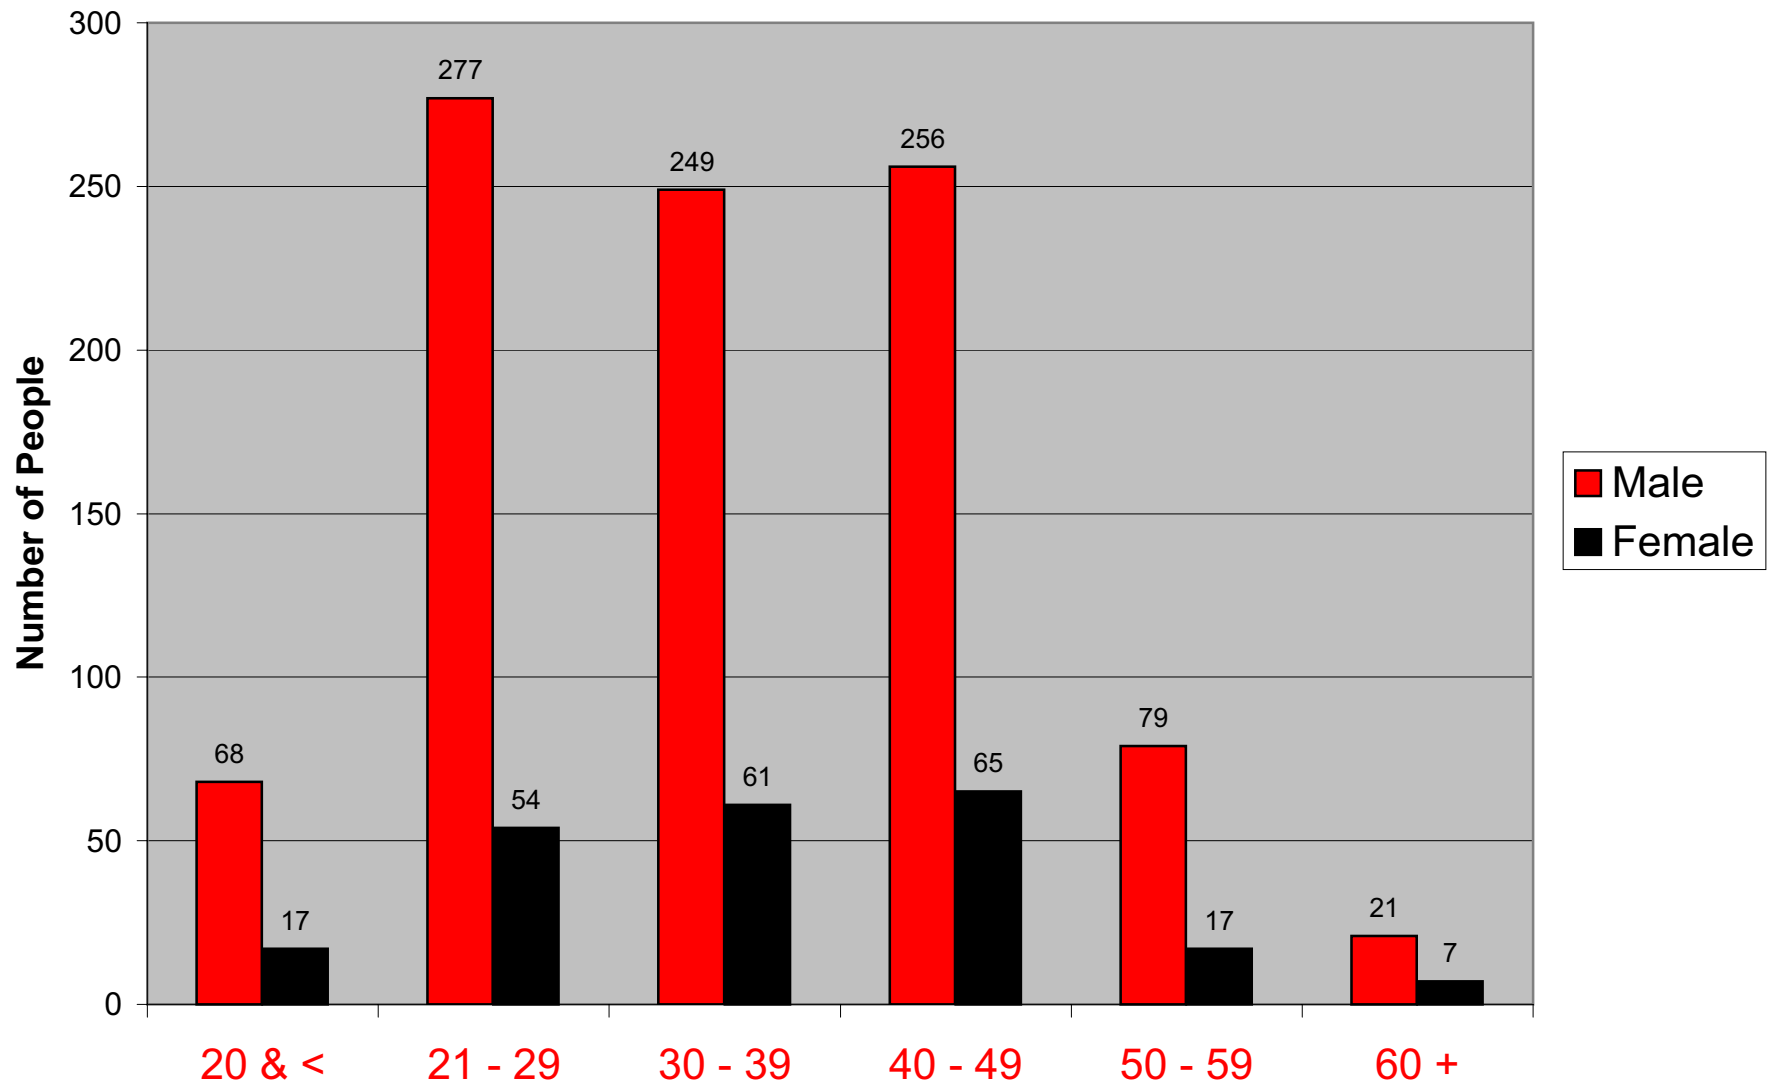

People Arrested for DWI by Age and Sex

Period January, 2006 to December, 2006

People Arrested for DWI by Age and Sex

Period January, 2005 to December, 2005

People Arrested for DWI by Age and Sex

Period January, 2004 to December, 2004

Age Group

02/2005

People Arrested for DWI by Age and Sex

Period January, 2003 to December, 2003

People Arrested for DWI by Age and Sex

Period January, 2002 to December, 2002

People Arrested for DWI by Age and Sex