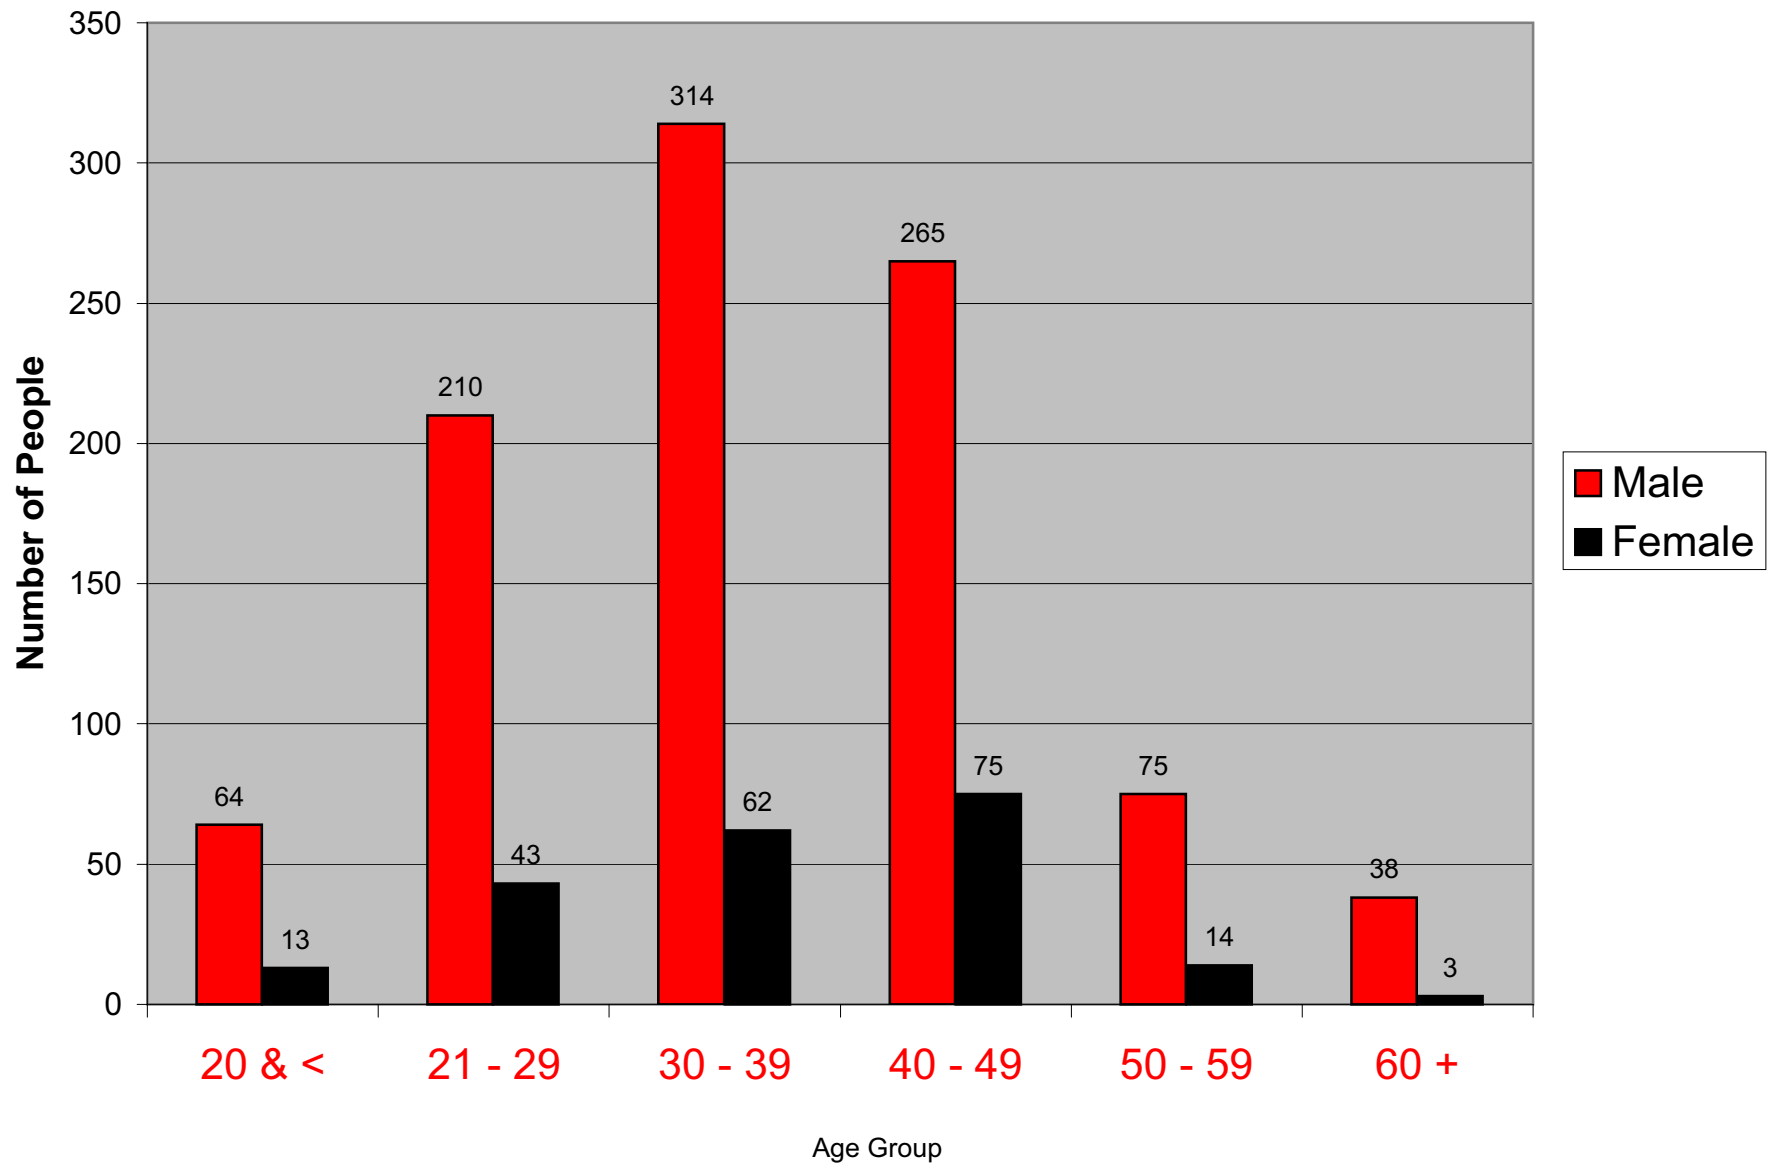

People Arrested for DWI by Age and Sex

Period January, 2001 to December, 2001

Source: N.Y.S. Dept. of Motor Vehicle TSLED Reports
* (March '01 Data N/A)